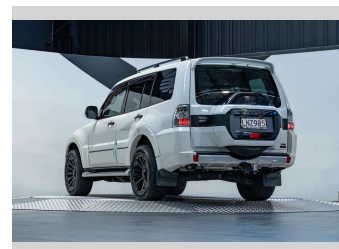

2018 Mitsubishi Pajero Exceed 3.2L 4WD

Purchase Price **\$49,990**
Includes GST, Registration & Licensing

Finance may be available on this vehicle. Ask one of our friendly staff for more information.

Gain peace of mind with Mechanical Breakdown Insurance. **Ask us how.**

an ASSURANT company

Top features

None Listed

Body Style
5 door, SUV / 4x4

Odometer
61,500 km

Engine
3200 cc, Internal Combustion

Fuel Type
Diesel

Transmission
Automatic, 4WD