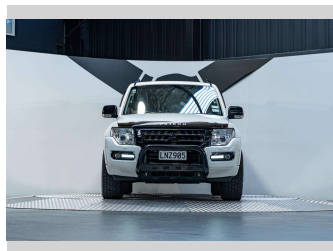

2018 Mitsubishi Pajero Exceed 3.2L 4WD

Purchase Price **\$49,990**
Includes GST, Registration & Licensing

Finance may be available on this vehicle. Ask one of our friendly staff for more information.

Gain peace of mind with Mechanical Breakdown Insurance. **Ask us how.**

an ASSURANT company

Top features

None Listed

Body Style
5 door, SUV / 4x4

Odometer
61,500 km

Engine
3200 cc, Internal Combustion

Fuel Type
Diesel

Transmission
Automatic, 4WD