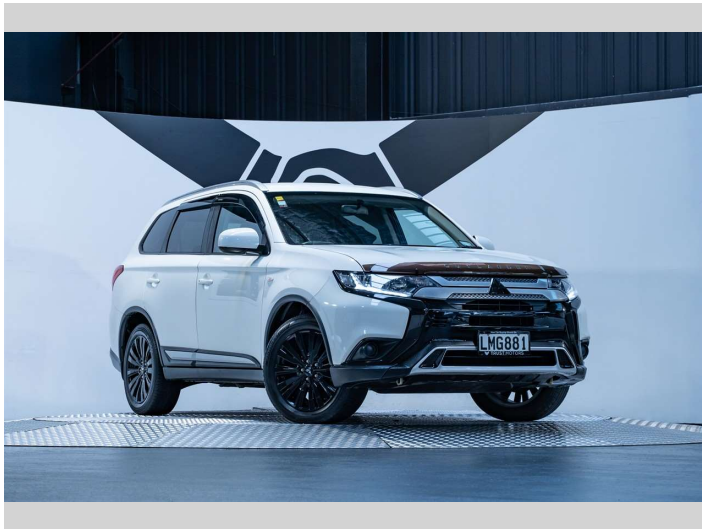

# 2018 Mitsubishi Outlander LS 2.4L Petrol

**Purchase Price** **\$24,990**  
Includes GST, Registration & Licensing

Finance may be available on this vehicle. Ask one of our friendly staff for more information.

Gain peace of mind with Mechanical Breakdown Insurance. **Ask us how.**

**Top features**  
None Listed

Body Style  
**5 door, SUV / 4x4**

Odometer  
**73,700 km**

Engine  
**2360 cc, Internal Combustion**

Fuel Type  
**Petrol**

Transmission  
**Automatic**

Wheels  
-

VIN  
**JMFXTGF8WKZ000562**

Interior  
**Black**

Safety  
-

Reg No.  
**LMG881**

Ext Colour  
**Diamond White**