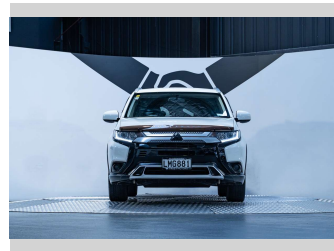

2018 Mitsubishi Outlander LS 2.4L Petrol