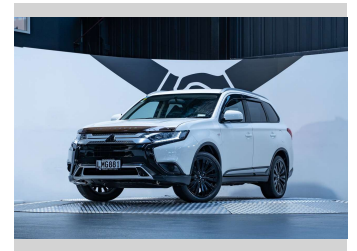

# 2018 Mitsubishi Outlander LS 2.4L Petrol

**Purchase Price** **\$24,990**  
Includes GST, Registration & Licensing

Finance may be available on this vehicle. Ask one of our friendly staff for more information.

Gain peace of mind with Mechanical Breakdown Insurance. **Ask us how.**

**Top features**  
None Listed

Body Style  
**5 door, SUV / 4x4**

Odometer  
**73,700 km**

Engine  
**2360 cc, Internal Combustion**