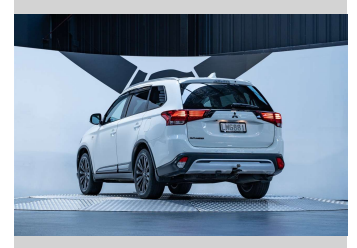

2018 Mitsubishi Outlander LS 2.4L Petrol

Purchase Price **$24,990**
Includes GST, Registration & Licensing

Finance may be available on this vehicle. Ask one of our friendly staff for more information.

Gain peace of mind with Mechanical Breakdown Insurance. **Ask us how.**

Top features
None Listed

Body Style
5 door, SUV / 4x4

Odometer
73,700 km

Engine
2360 cc, Internal Combustion

Fuel Type
Petrol

Transmission
Automatic

Wheels
-

VIN
JMFXTGF8WKZ000562

Interior
Black

Safety
-

Reg No.
LMG881

Ext Colour
Diamond White

History
NZ New, 7 owners

Seats
7 seats, Fabric

CO2 Emissions
-

Energy Economy
-

Stock ID: 5985

Trust Motors Ltd | Phone 09 887 8668 | Email george@trustmotors.co.nz
10 Norman Spencer Drive, Papatoetoe, Auckland 2104, New Zealand
www.trustmotors.co.nz