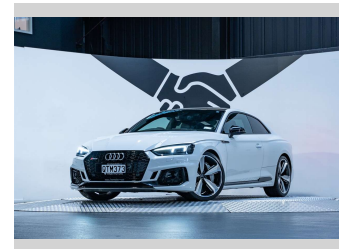

2017 Audi RS5 2.9L Twin-Turbo V6 Quattro

Purchase Price **\$75,990**
Includes GST, Registration & Licensing

Finance may be available on this vehicle. Ask one of our friendly staff for more information.

Gain peace of mind with Mechanical Breakdown Insurance. **Ask us how.**

Interior
Black

Safety
-

Reg No.
QTM373

Ext Colour
Glacier White

History
NZ New, 4 owners

Seats
4 seats, Leather

CO2 Emissions
-

Energy Economy
-