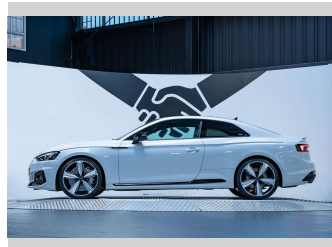

2017 Audi RS5 2.9L Twin-Turbo V6 Quattro

Purchase Price **\$75,990**
Includes GST, Registration & Licensing

Finance may be available on this vehicle. Ask one of our friendly staff for more information.

Gain peace of mind with Mechanical Breakdown Insurance. **Ask us how.**