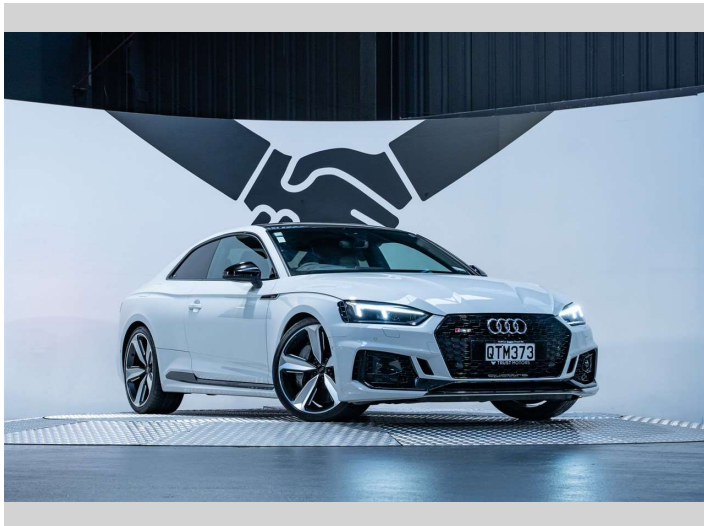

2017 Audi RS5 2.9L Twin-Turbo V6 Quattro

Purchase Price **\$75,990**
Includes GST, Registration & Licensing

Finance may be available on this vehicle. Ask one of our friendly staff for more information.

Gain peace of mind with Mechanical Breakdown Insurance. **Ask us how.**

Top features
None Listed

Body Style
2 door, Coupe

Odometer
53,800 km

Engine
2894 cc, Internal Combustion

Fuel Type
Petrol

Transmission
Automatic, 4WD

Wheels
-

VIN
WUAZZZF56JA901635

Interior
Black

Safety
-

Reg No.
QTM373

Ext Colour
Glacier White

History
NZ New, 4 owners

Seats
4 seats, Leather

CO2 Emissions
-

Energy Economy
-