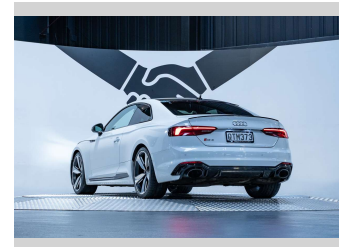

2017 Audi RS5 2.9L Twin-Turbo V6 Quattro

Purchase Price **\$75,990**
Includes GST, Registration & Licensing

Finance may be available on this vehicle. Ask one of our friendly staff for more information.

Gain peace of mind with Mechanical Breakdown Insurance. **Ask us how.**

Top features
None Listed

Body Style
2 door, Coupe

Odometer
53,800 km

Engine
2894 cc, Internal Combustion

Fuel Type
Petrol

Transmission
Automatic, 4WD

Wheels
-

VIN
WUAZZZF56JA901635