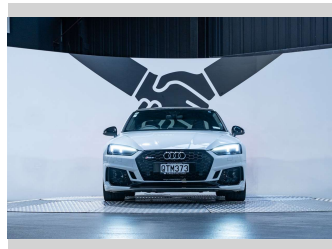

2017 Audi RS5 2.9L Twin-Turbo V6 Quattro

Purchase Price **\$75,990**
Includes GST, Registration & Licensing

Finance may be available on this vehicle. Ask one of our friendly staff for more information.

Gain peace of mind with Mechanical Breakdown Insurance. **Ask us how.**