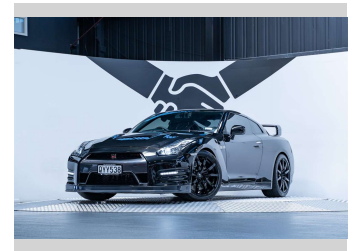

2013 Nissan GTR Premium 3.8L V6 Twin Turbo

Purchase Price

\$134,990

Includes GST, Registration & Licensing

Finance may be available on this vehicle. Ask one of our friendly staff for more information.

finance
NOW

Gain peace of mind with Mechanical Breakdown Insurance. **Ask us how.**

ASSURANT®

Top features

None Listed

Body Style

2 door, Coupe

Odometer

52,100 km

Engine

3790 cc, Internal Combustion

Fuel Type

Petrol

Transmission

Automatic, 4WD

Wheels

-

Ext Colour

Jet Black

History

Ex-Overseas, 9 owners

Seats

4 seats, Leather/ Suede

CO2 Emissions

★☆☆☆☆