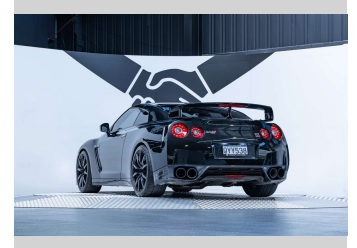

2013 Nissan GTR Premium 3.8L V6 Twin Turbo

Purchase Price

\$134,990

Includes GST, Registration & Licensing

Finance may be available on this vehicle. Ask one of our friendly staff for more information.

finance
NOW

Gain peace of mind with Mechanical Breakdown Insurance. **Ask us how.**

ASSURANT®

Top features

None Listed

Body Style

2 door, Coupe

Odometer

52,100 km

Engine

3790 cc, Internal Combustion

Fuel Type

Petrol

Transmission

Automatic, 4WD

Wheels

-

Ext Colour

Jet Black

History

Ex-Overseas, 9 owners

Seats

4 seats, Leather/ Suede

CO2 Emissions

★☆☆☆☆