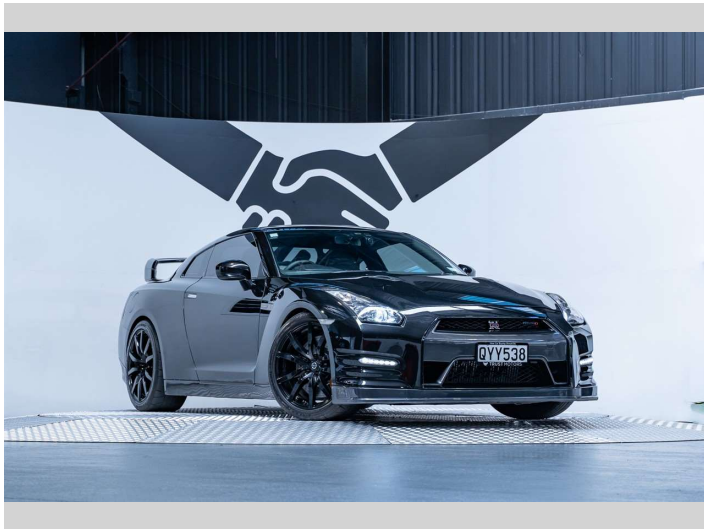

2013 Nissan GTR Premium 3.8L V6 Twin Turbo

Purchase Price

\$134,990

Includes GST, Registration & Licensing

Finance may be available on this vehicle. Ask one of our friendly staff for more information.

finance
NOW

Gain peace of mind with Mechanical Breakdown Insurance. **Ask us how.**

ASSURANT®

Top features

None Listed

Body Style

2 door, Coupe

Odometer

52,100 km

Engine

3790 cc, Internal Combustion

Fuel Type

Petrol

Transmission

Automatic, 4WD

Wheels

-

Ext Colour

Jet Black

History

Ex-Overseas, 9 owners

Seats

4 seats, Leather/ Suede

CO2 Emissions

★☆☆☆☆