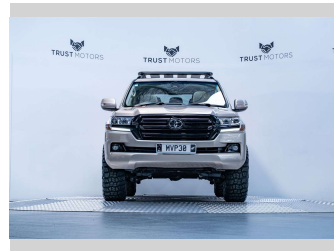

# 2018 Toyota Land Cruiser 4.6L V8 4WD

**Purchase Price** **\$84,990**  
Includes GST, Registration & Licensing

Finance may be available on this vehicle. Ask one of our friendly staff for more information.