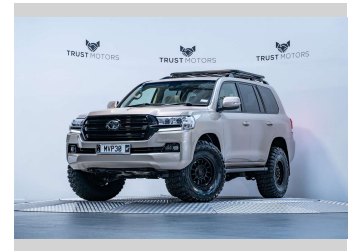

# 2018 Toyota Land Cruiser 4.6L V8 4WD

**Purchase Price** **\$84,990**  
Includes GST, Registration & Licensing

Finance may be available on this vehicle. Ask one of our friendly staff for more information.