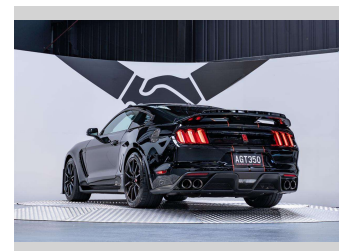

2016 Ford Mustang SHELBY GT350 5.2L V8

Purchase Price **\$119,990**
Includes GST, Registration & Licensing

Finance may be available on this vehicle. Ask one of our friendly staff for more information.

Gain peace of mind with Mechanical Breakdown Insurance. **Ask us how.**

VIN
1FA6P8JZ3G5522836

Interior
Black

Safety
-

Reg No.
AGT350

Ext Colour
Shadow Black

History
Ex-Overseas, 4 owners

Seats
4 seats, Leather

CO2 Emissions
-