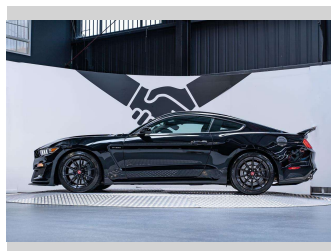

2016 Ford Mustang SHELBY GT350 5.2L V8

Purchase Price **\$119,990**
Includes GST, Registration & Licensing

Finance may be available on this vehicle. Ask one of our friendly staff for more information.

Gain peace of mind with Mechanical Breakdown Insurance. **Ask us how.**