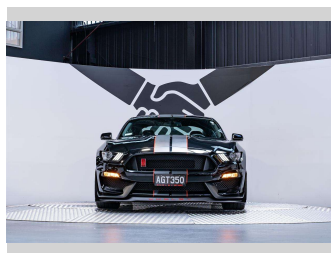

2016 Ford Mustang SHELBY GT350 5.2L V8

Purchase Price **\$119,990**
Includes GST, Registration & Licensing

Finance may be available on this vehicle. Ask one of our friendly staff for more information.

Gain peace of mind with Mechanical Breakdown Insurance. **Ask us how.**