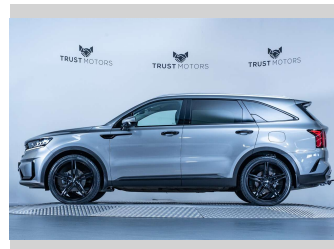

# 2022 Kia Sorento HEV EX 1.6L Hybrid 4WD

**Purchase Price** **\$49,990**  
Includes GST, Registration & Licensing

Finance may be available on this vehicle. Ask one of our friendly staff for more information.

Gain peace of mind with Mechanical Breakdown Insurance. **Ask us how.**

**Top features**  
None Listed

**Body Style**  
5 door, SUV / 4x4

**Odometer**  
84,500 km

**Engine**  
1598 cc, Hybrid

**Fuel Type**  
Hybrid