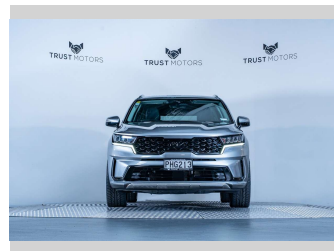

# 2022 Kia Sorento HEV EX 1.6L Hybrid 4WD

**Purchase Price** **\$49,990**  
Includes GST, Registration & Licensing

Finance may be available on this vehicle. Ask one of our friendly staff for more information.