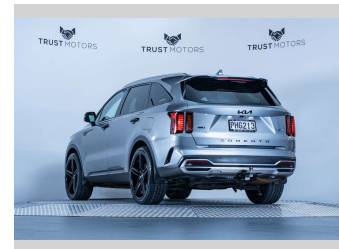

# 2022 Kia Sorento HEV EX 1.6L Hybrid 4WD

**Purchase Price** **\$49,990**  
Includes GST, Registration & Licensing

Finance may be available on this vehicle. Ask one of our friendly staff for more information.