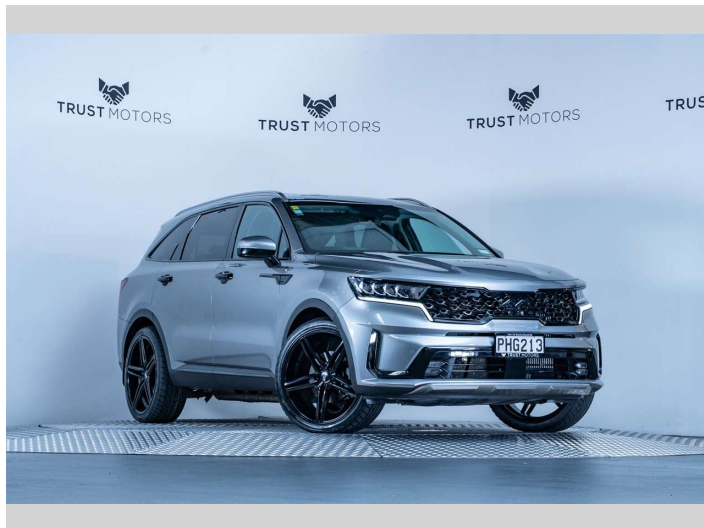

# 2022 Kia Sorento HEV EX 1.6L Hybrid 4WD

**Purchase Price** **\$49,990**  
Includes GST, Registration & Licensing

Finance may be available on this vehicle. Ask one of our friendly staff for more information.

Gain peace of mind with Mechanical Breakdown Insurance. **Ask us how.**

**Top features**  
None Listed

**Body Style**  
5 door, SUV / 4x4

**Odometer**  
84,500 km

**Engine**  
1598 cc, Hybrid

**Fuel Type**  
Hybrid