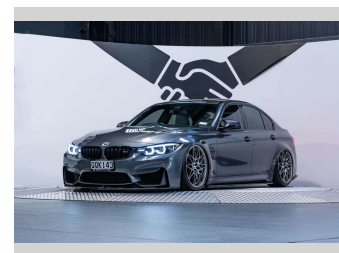

2016 BMW M3 Competition 3.0L Twin Turbo

Purchase Price **\$89,990**
Includes GST, Registration & Licensing

Finance may be available on this vehicle. Ask one of our friendly staff for more information.

Gain peace of mind with Mechanical Breakdown Insurance. **Ask us how.**

Top features
None Listed

Body Style
4 door, Sedan

Odometer
61,000 km

Engine
2979 cc, Internal Combustion

Fuel Type
Petrol

Transmission
Automatic, Rear Wheel

Wheels
-

VIN
WBS8M920805E21794