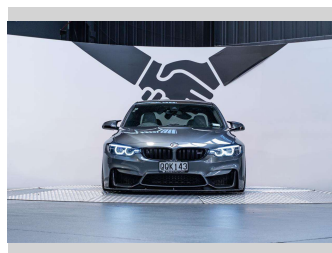

2016 BMW M3 Competition 3.0L Twin Turbo

Purchase Price **\$89,990**
Includes GST, Registration & Licensing

Finance may be available on this vehicle. Ask one of our friendly staff for more information.

Gain peace of mind with Mechanical Breakdown Insurance. **Ask us how.**