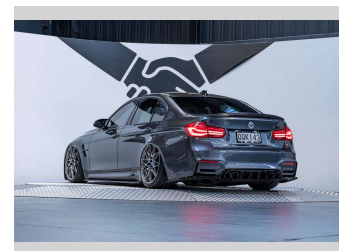

2016 BMW M3 Competition 3.0L Twin Turbo

Purchase Price **\$89,990**
Includes GST, Registration & Licensing

Finance may be available on this vehicle. Ask one of our friendly staff for more information.

Gain peace of mind with Mechanical Breakdown Insurance. **Ask us how.**

Top features
None Listed

Body Style
4 door, Sedan

Odometer
61,000 km

Engine
2979 cc, Internal Combustion

Fuel Type
Petrol

Transmission
Automatic, Rear Wheel

Wheels
-

VIN
WBS8M920805E21794

Interior
Cream

Safety
-

Reg No.
QQK143

Ext Colour
Mineral Grey

History
Ex-Overseas, 9 owners

Seats
5 seats, Leather

CO2 Emissions
-

Energy Economy
-