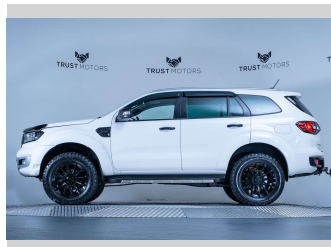

2021 Ford Everest Titanium 2.0L Bi-Turbo 4WD

Purchase Price **\$59,990**
Includes GST, Registration & Licensing

Finance may be available on this vehicle. Ask one of our friendly staff for more information.

Gain peace of mind with Mechanical Breakdown Insurance. **Ask us how.**

Top features
None Listed

Body Style
4 door, SUV / 4x4

Odometer
54,200 km

Engine
1996 cc, Internal Combustion

Fuel Type
Diesel

Transmission
Automatic, 4WD