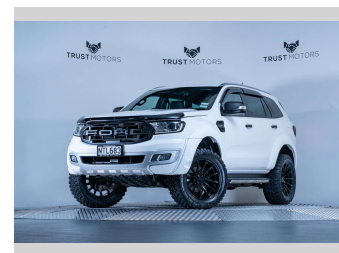

2021 Ford Everest Titanium 2.0L Bi-Turbo 4WD

Purchase Price **\$59,990**
Includes GST, Registration & Licensing

Finance may be available on this vehicle. Ask one of our friendly staff for more information.

Gain peace of mind with Mechanical Breakdown Insurance. **Ask us how.**

Top features
None Listed

Body Style
4 door, SUV / 4x4

Odometer
54,200 km

Engine
1996 cc, Internal Combustion

Fuel Type
Diesel

Transmission
Automatic, 4WD