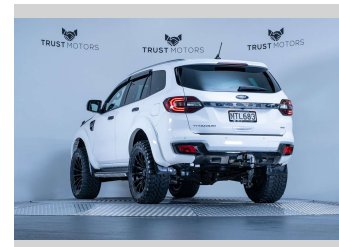

2021 Ford Everest Titanium 2.0L Bi-Turbo 4WD

Purchase Price **\$59,990**
Includes GST, Registration & Licensing

Finance may be available on this vehicle. Ask one of our friendly staff for more information.

Gain peace of mind with Mechanical Breakdown Insurance. **Ask us how.**

Top features
None Listed

Body Style
4 door, SUV / 4x4

Odometer
54,200 km

Engine
1996 cc, Internal Combustion

Fuel Type
Diesel

Transmission
Automatic, 4WD