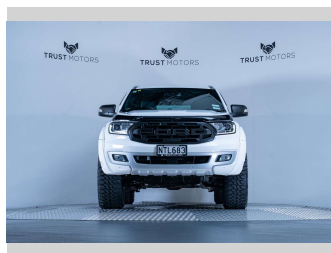

2021 Ford Everest Titanium 2.0L Bi-Turbo 4WD

Purchase Price **\$59,990**
Includes GST, Registration & Licensing

Finance may be available on this vehicle. Ask one of our friendly staff for more information.