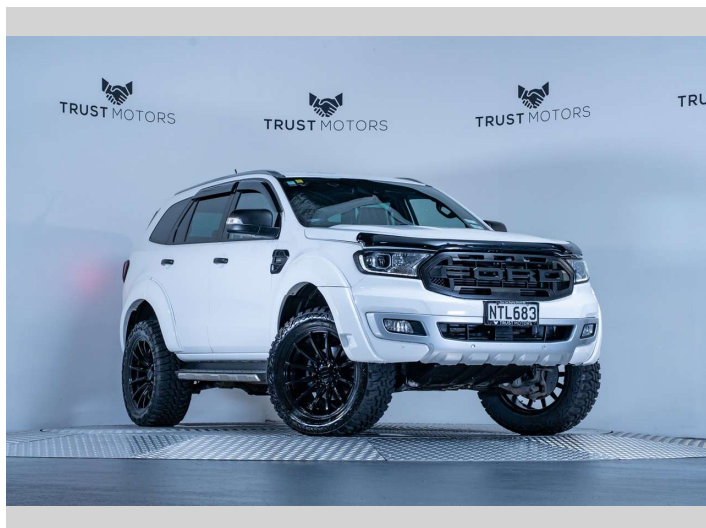

2021 Ford Everest Titanium 2.0L Bi-Turbo 4WD

Purchase Price **\$59,990**
Includes GST, Registration & Licensing

Finance may be available on this vehicle. Ask one of our friendly staff for more information.

Gain peace of mind with Mechanical Breakdown Insurance. **Ask us how.**

Top features
None Listed

Body Style
4 door, SUV / 4x4

Odometer
54,200 km

Engine
1996 cc, Internal Combustion

Fuel Type
Diesel

Transmission
Automatic, 4WD