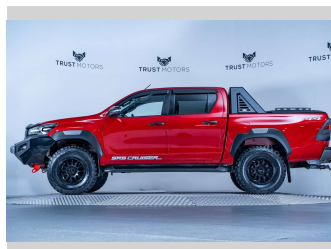

2020 Toyota Hilux SR5 Cruiser 4WD

Purchase Price **\$59,990**
Includes GST, Registration & Licensing

Finance may be available on this vehicle. Ask one of our friendly staff for more information.

Gain peace of mind with Mechanical Breakdown Insurance. **Ask us how.**

Top features
None Listed

Body Style
4 door, Ute

Odometer
65,400 km

Engine
2755 cc, Internal Combustion

Fuel Type
Diesel

Transmission
Automatic, 4WD

Wheels
-

VIN
MR0BA3CD800122371

Interior
Black

Safety
-

Reg No.
NDE489

Ext Colour
Feverish Red

History
NZ New, 4 owners

Seats
5 seats, Leather

CO2 Emissions
-

Energy Economy
-