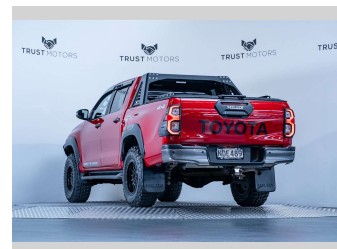

2020 Toyota Hilux SR5 Cruiser 4WD

Purchase Price **\$59,990**
Includes GST, Registration & Licensing

Finance may be available on this vehicle. Ask one of our friendly staff for more information.

Gain peace of mind with Mechanical Breakdown Insurance. **Ask us how.**

Top features
None Listed

Body Style
4 door, Ute

Odometer
65,400 km

Engine
2755 cc, Internal Combustion

Fuel Type
Diesel

Transmission
Automatic, 4WD

Wheels
-

VIN
MR0BA3CD800122371

Interior
Black

Safety
-

Reg No.
NDE489

Ext Colour
Feverish Red

History
NZ New, 4 owners

Seats
5 seats, Leather

CO2 Emissions
-

Energy Economy
-