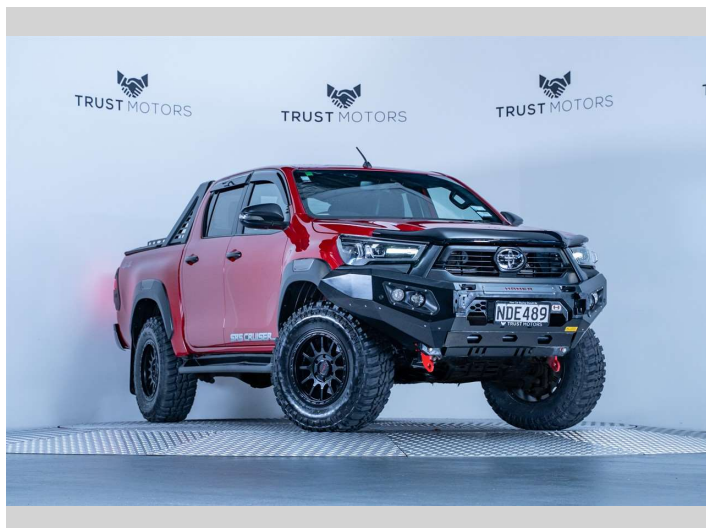

2020 Toyota Hilux SR5 Cruiser 4WD

Purchase Price **\$59,990**
Includes GST, Registration & Licensing

Finance may be available on this vehicle. Ask one of our friendly staff for more information.

Gain peace of mind with Mechanical Breakdown Insurance. **Ask us how.**

Top features
None Listed

Body Style
4 door, Ute

Odometer
65,400 km

Engine
2755 cc, Internal Combustion

Fuel Type
Diesel

Transmission
Automatic, 4WD

Wheels
-

VIN
MR0BA3CD800122371

Interior
Black

Safety
-

Reg No.
NDE489

Ext Colour
Feverish Red

History
NZ New, 4 owners

Seats
5 seats, Leather

CO2 Emissions
-

Energy Economy
-