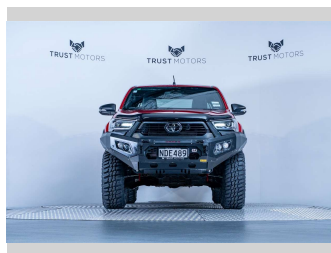

2020 Toyota Hilux SR5 Cruiser 4WD