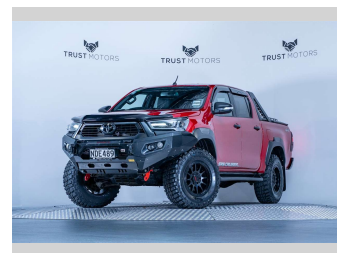

2020 Toyota Hilux SR5 Cruiser 4WD

Purchase Price **\$59,990**
Includes GST, Registration & Licensing

Finance may be available on this vehicle. Ask one of our friendly staff for more information.

Gain peace of mind with Mechanical Breakdown Insurance. **Ask us how.**

Top features
None Listed

Body Style
4 door, Ute

Odometer
65,400 km

Engine
2755 cc, Internal Combustion

Fuel Type
Diesel

Transmission
Automatic, 4WD

Wheels
-

VIN
MR0BA3CD800122371

Interior
Black

Safety
-

Reg No.
NDE489

Ext Colour
Feverish Red

History
NZ New, 4 owners

Seats
5 seats, Leather

CO2 Emissions
-

Energy Economy
-