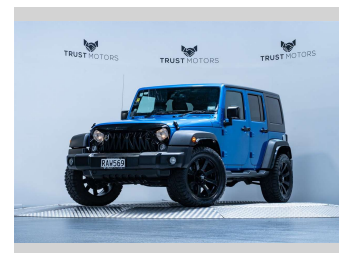

2016 Jeep Wrangler Sport Unlimited 3.6L 4WD

Purchase Price **\$42,990**
Includes GST, Registration & Licensing

Finance may be available on this vehicle. Ask one of our friendly staff for more information.

Gain peace of mind with Mechanical Breakdown Insurance. **Ask us how.**

Top features
None Listed

Body Style
4 door, SUV / 4x4

Odometer
89,900 km

Engine
3604 cc, Internal Combustion

Fuel Type
Petrol

Transmission
Automatic, 4WD