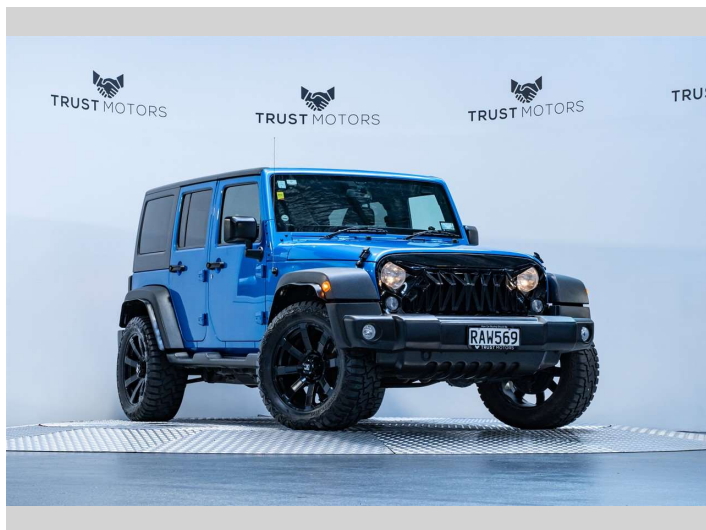

2016 Jeep Wrangler Sport Unlimited 3.6L 4WD

Purchase Price **\$42,990**
Includes GST, Registration & Licensing

Finance may be available on this vehicle. Ask one of our friendly staff for more information.

Gain peace of mind with Mechanical Breakdown Insurance. **Ask us how.**

Top features
None Listed

Body Style
4 door, SUV / 4x4

Odometer
89,900 km

Engine
3604 cc, Internal Combustion

Fuel Type
Petrol

Transmission
Automatic, 4WD

Wheels
-

VIN
1C4HJWKG6GL165718

Interior
Black

Safety
-

Reg No.
QZR84

Ext Colour
Hydro Blue

History
Ex-Overseas, 1 owner

Seats
5 seats, Leather