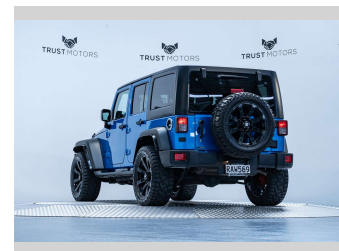

2016 Jeep Wrangler Sport Unlimited 3.6L 4WD

Purchase Price **\$42,990**
Includes GST, Registration & Licensing

Finance may be available on this vehicle. Ask one of our friendly staff for more information.