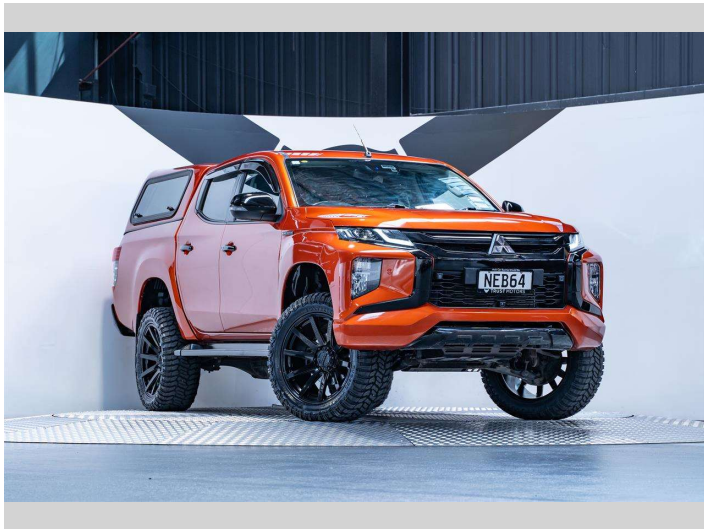

2020 Mitsubishi Triton GLSB 2.4L 4WD

Purchase Price

\$39,990

Includes GST, Registration & Licensing

Finance may be available on this vehicle. Ask one of our friendly staff for more information.

finance
NOW

Gain peace of mind with Mechanical Breakdown Insurance. **Ask us how.**

Protecta
INSURANCE
an ASSURANT company

Top features

None Listed

Body Style

4 door, Ute

Odometer

92,300 km

Engine

2442 cc, Internal Combustion

Fuel Type

Diesel

Transmission

Automatic, 4WD

Wheels

-

Ext Colour

Sun Flare Orange

History

NZ New, 2 owners

Seats

5 seats, Fabric

CO2 Emissions

-