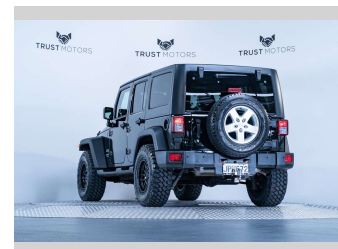

2016 Jeep Wrangler Sport Unlimited 3.6L 4WD

Purchase Price **\$49,990**
Includes GST, Registration & Licensing

Finance may be available on this vehicle. Ask one of our friendly staff for more information.