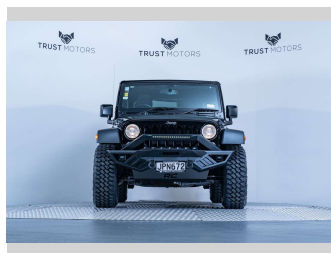

2016 Jeep Wrangler Sport Unlimited 3.6L 4WD

Purchase Price **\$49,990**
Includes GST, Registration & Licensing

Finance may be available on this vehicle. Ask one of our friendly staff for more information.