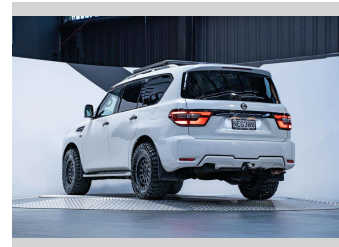

# 2020 Nissan Patrol TI-L 5.6L V8 4WD

**Purchase Price** **\$79,990**  
Includes GST, Registration & Licensing

Finance may be available on this vehicle. Ask one of our friendly staff for more information.

Gain peace of mind with Mechanical Breakdown Insurance. **Ask us how.**

an ASSURANT company

**Top features**  
None Listed

Body Style  
**5 door, SUV / 4x4**

Odometer  
**84,200 km**

Engine  
**5552 cc, Internal Combustion**