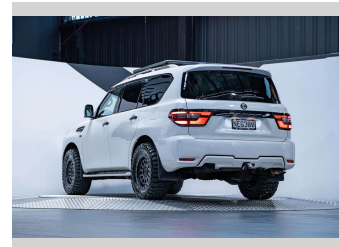

2020 Nissan Patrol TI-L 5.6L V8 4WD

Purchase Price

\$77,990

Includes GST, Registration & Licensing

Finance may be available on this vehicle. Ask one of our friendly staff for more information.

finance
NOW

Gain peace of mind with Mechanical Breakdown Insurance. **Ask us how.**

Protecta
INSURANCE
an ASSURANT company

Top features

None Listed

Body Style

5 door, SUV / 4x4

Odometer

84,200 km

Engine