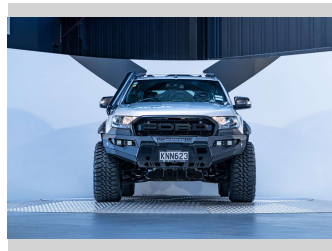

2017 Ford Ranger Wildtrak 3.2L 4WD

Purchase Price **$45,990**
Includes GST, Registration & Licensing

Finance may be available on this vehicle. Ask one of our friendly staff for more information.

Gain peace of mind with Mechanical Breakdown Insurance. **Ask us how.**

Top features

None Listed

Body Style
4 door, Ute

Odometer
58,900 km

Engine
3198 cc, Internal Combustion

Fuel Type
Diesel

Transmission
Automatic, 4WD

Wheels
-

VIN
MPBUMFF50HX110518

Interior
Black

Safety

Based on 2024 VSRR rating

Reg No.
KNN623

Ext Colour
Ingot Silver

History
NZ New, 2 owners

Seats
5 seats, Leather

CO2 Emissions
★☆☆☆☆
267 grams/km

Energy Economy
★☆☆☆☆

Annual fuel cost of $3,920
10.2L per 100km

Cost per year is an estimate based on diesel price of $2.00 per litre and an average distance of 14000 km. Includes Road User Charges (RUC). Emissions and Energy Economy figures standardised to 3P WLTP.

Stock ID: 6065

Trust Motors Ltd | Phone 09 887 8668 | Email george@trustmotors.co.nz
10 Norman Spencer Drive, Papatoetoe, Auckland 2104, New Zealand
www.trustmotors.co.nz

★★★★★
4.92 | 1429 reviews