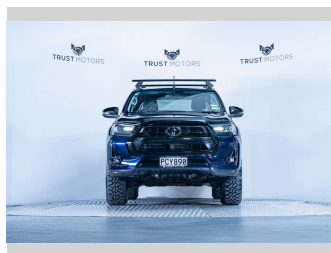

# 2022 Toyota Hilux SR5 2.8L 4WD

**Purchase Price** **\$57,990**  
Includes GST, Registration & Licensing

Finance may be available on this vehicle. Ask one of our friendly staff for more information.

Gain peace of mind with Mechanical Breakdown Insurance. **Ask us how.**