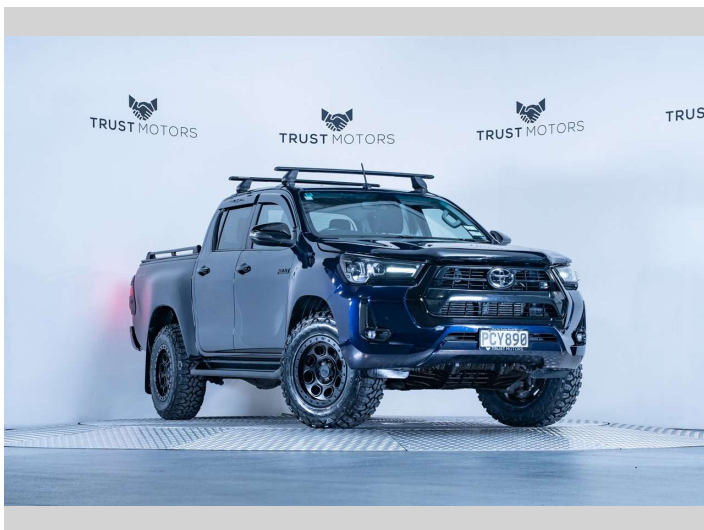

# 2022 Toyota Hilux SR5 2.8L 4WD

**Purchase Price** **\$57,990**  
Includes GST, Registration & Licensing

Finance may be available on this vehicle. Ask one of our friendly staff for more information.

Gain peace of mind with Mechanical Breakdown Insurance. **Ask us how.**

**Top features**  
None Listed

**Body Style**  
**4 door, Ute**

**Odometer**  
**63,800 km**

**Engine**  
**2755 cc, Internal Combustion**

**Fuel Type**  
**Diesel**

**Transmission**  
**Automatic, 4WD**

**Wheels**  
-

**VIN**  
**MR0BA3CD500148328**

**Interior**  
**Black**

**Safety**  
-

**Reg No.**  
**PCY890**

**Ext Colour**  
**Saturn Blue**

**History**  
**NZ New, 1 owner**

**Seats**  
**5 seats, Fabric**

**CO2 Emissions**  
-