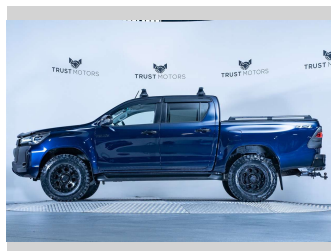

# 2022 Toyota Hilux SR5 2.8L 4WD

**Purchase Price** **\$57,990**  
Includes GST, Registration & Licensing

Finance may be available on this vehicle. Ask one of our friendly staff for more information.

Gain peace of mind with Mechanical Breakdown Insurance. **Ask us how.**

**Top features**  
None Listed

**Body Style**  
**4 door, Ute**

**Odometer**  
**63,800 km**

**Engine**  
**2755 cc, Internal Combustion**

**Fuel Type**  
**Diesel**

**Transmission**  
**Automatic, 4WD**

**Wheels**  
-