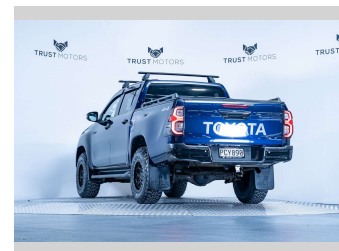

# 2022 Toyota Hilux SR5 2.8L 4WD

**Purchase Price** **\$57,990**  
Includes GST, Registration & Licensing

Finance may be available on this vehicle. Ask one of our friendly staff for more information.

Gain peace of mind with Mechanical Breakdown Insurance. **Ask us how.**