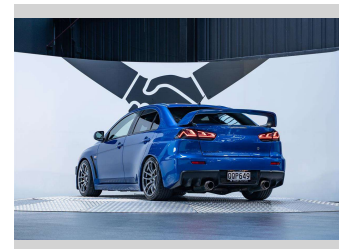

2008 Mitsubishi Lancer Evolution X 2.0L Turbo

Purchase Price

\$36,990

Includes GST, Registration & Licensing

Finance may be available on this vehicle. Ask one of our friendly staff for more information.

Gain peace of mind with Mechanical Breakdown Insurance. **Ask us how.**