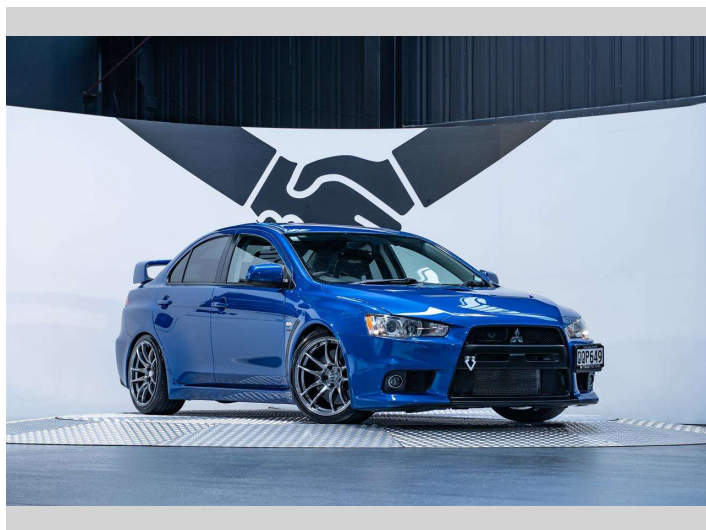

2008 Mitsubishi Lancer Evolution X 2.0L Turbo

Purchase Price

\$36,990

Includes GST, Registration & Licensing

Finance may be available on this vehicle. Ask one of our friendly staff for more information.

Gain peace of mind with Mechanical Breakdown Insurance. **Ask us how.**

Top features

None Listed

Body Style

4 door, Sedan

Odometer

129,400 km

Engine

1998 cc, Internal Combustion