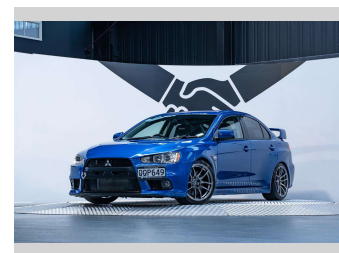

2008 Mitsubishi Lancer Evolution X 2.0L Turbo

Purchase Price

\$36,990

Includes GST, Registration & Licensing

Finance may be available on this vehicle. Ask one of our friendly staff for more information.

Gain peace of mind with Mechanical Breakdown Insurance. **Ask us how.**