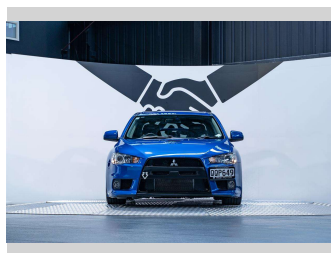

2008 Mitsubishi Lancer Evolution X 2.0L Turbo

Purchase Price

\$36,990

Includes GST, Registration & Licensing

Finance may be available on this vehicle. Ask one of our friendly staff for more information.

Gain peace of mind with Mechanical Breakdown Insurance. **Ask us how.**