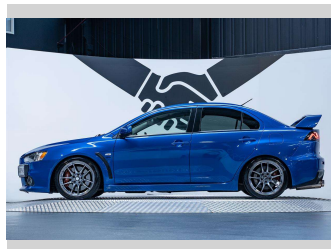

2008 Mitsubishi Lancer Evolution X 2.0L Turbo

Purchase Price

\$36,990

Includes GST, Registration & Licensing

Finance may be available on this vehicle. Ask one of our friendly staff for more information.

Gain peace of mind with Mechanical Breakdown Insurance. **Ask us how.**

Top features

None Listed

Body Style

4 door, Sedan

Odometer

129,400 km

Engine

1998 cc, Internal Combustion