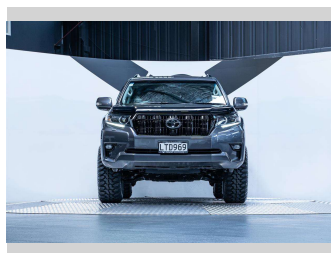

2018 Toyota Landcruiser Prado VX 2.8D 4WD

Purchase Price **\$66,990**
Includes GST, Registration & Licensing

Finance may be available on this vehicle. Ask one of our friendly staff for more information.

Gain peace of mind with Mechanical Breakdown Insurance. **Ask us how.**

Top features
None Listed

Body Style
5 door, SUV / 4x4

Odometer
43,100 km

Engine
2755 cc, Internal Combustion

Fuel Type
Diesel

Transmission
Automatic, 4WD