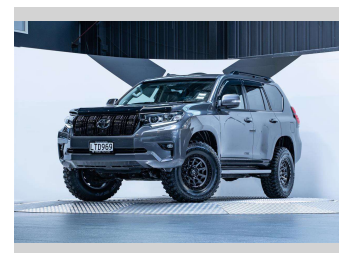

2018 Toyota Landcruiser Prado VX 2.8D 4WD

Purchase Price **\$66,990**
Includes GST, Registration & Licensing

Finance may be available on this vehicle. Ask one of our friendly staff for more information.

Gain peace of mind with Mechanical Breakdown Insurance. **Ask us how.**

Top features
None Listed

Body Style
5 door, SUV / 4x4

Odometer
43,100 km

Engine
2755 cc, Internal Combustion

Fuel Type
Diesel

Transmission
Automatic, 4WD