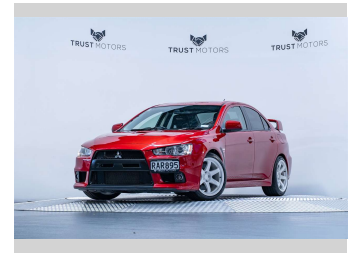

2008 Mitsubishi Lancer Evolution X 2.0L Turbo

Purchase Price **\$35,990**
Includes GST, Registration & Licensing

Finance may be available on this vehicle. Ask one of our friendly staff for more information.

Wheels
-

VIN
JMASJCZ4ASNG90378

Interior
Black

Safety
-

Reg No.
RAR895

Ext Colour
rally red metallic

History
NZ New, 10 owners

Seats
5 seats, Leather/ Suede