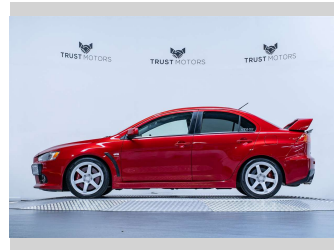

2008 Mitsubishi Lancer Evolution X 2.0L Turbo

Purchase Price **\$35,990**
Includes GST, Registration & Licensing

Finance may be available on this vehicle. Ask one of our friendly staff for more information.

Gain peace of mind with Mechanical Breakdown Insurance. **Ask us how.**

Top features
None Listed

Body Style
4 door, Sedan

Odometer
100,500 km

Engine
1998 cc, Internal Combustion

Fuel Type
Petrol

Transmission
Automatic, 4WD

Wheels
-

VIN
JMASJCZ4ASNG90378

Interior
Black

Safety
-

Reg No.
RAR895

Ext Colour
rally red metallic

History
NZ New, 10 owners

Seats
5 seats, Leather/ Suede