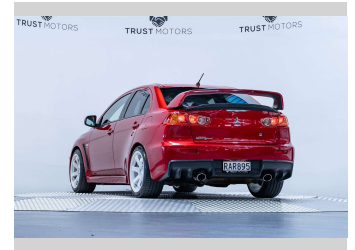

2008 Mitsubishi Lancer Evolution X 2.0L Turbo

Purchase Price **\$35,990**
Includes GST, Registration & Licensing

Finance may be available on this vehicle. Ask one of our friendly staff for more information.

Gain peace of mind with Mechanical Breakdown Insurance. **Ask us how.**

Top features
None Listed

Body Style
4 door, Sedan

Odometer
100,500 km

Engine
1998 cc, Internal Combustion

Fuel Type
Petrol

Transmission
Automatic, 4WD

Wheels
-

VIN
JMASJCZ4ASNG90378

Interior
Black

Safety
-

Reg No.
RAR895

Ext Colour
rally red metallic

History
NZ New, 10 owners

Seats
5 seats, Leather/ Suede