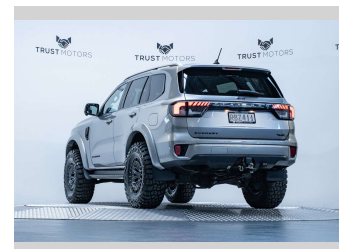

# 2022 Ford Everest Platinum 3.0L V6 4WD

**Purchase Price** **\$84,990**  
Includes GST, Registration & Licensing

Finance may be available on this vehicle. Ask one of our friendly staff for more information.