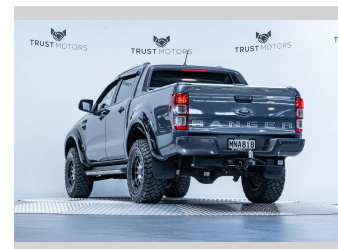

# 2019 Ford Ranger Wildtrak 2.0L Bi-Turbo 4WD

**Purchase Price** **\$47,990**  
Includes GST, Registration & Licensing

Finance may be available on this vehicle. Ask one of our friendly staff for more information.

Gain peace of mind with Mechanical Breakdown Insurance. **Ask us how.**

**Top features**  
None Listed

Body Style  
**4 door, Ute**

Odometer  
**67,800 km**

Engine  
**1996 cc, Internal Combustion**

Fuel Type  
**Diesel**