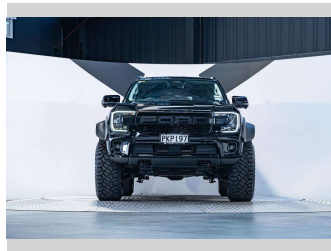

2022 Ford Everest Trend 2.0L Bi-Turbo 4WD

Purchase Price **\$69,990**
Includes GST, Registration & Licensing

Finance may be available on this vehicle. Ask one of our friendly staff for more information.

Gain peace of mind with Mechanical Breakdown Insurance. **Ask us how.**

Top features
None Listed

Body Style
4 door, SUV / 4x4

Odometer
34,700 km

Engine
1996 cc, Internal Combustion

Fuel Type
Diesel

Transmission
Automatic, 4WD