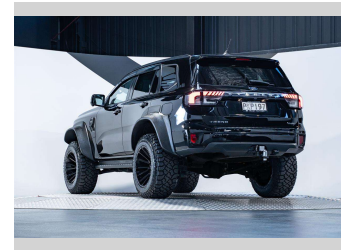

2022 Ford Everest Trend 2.0L Bi-Turbo 4WD

Purchase Price **\$69,990**
Includes GST, Registration & Licensing

Finance may be available on this vehicle. Ask one of our friendly staff for more information.

Gain peace of mind with Mechanical Breakdown Insurance. **Ask us how.**

Top features
None Listed

Body Style
4 door, SUV / 4x4

Odometer
34,700 km

Engine
1996 cc, Internal Combustion

Fuel Type
Diesel

Transmission
Automatic, 4WD