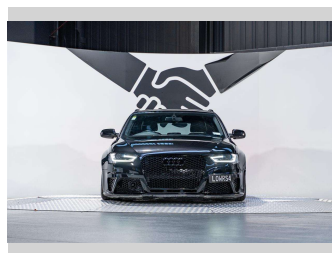

2013 Audi RS4 4.2L V8 Avant

Purchase Price **$49,990**
Includes GST, Registration & Licensing

Finance may be available on this vehicle. Ask one of our friendly staff for more information.

Gain peace of mind with Mechanical Breakdown Insurance. **Ask us how.**

an ASSURANT company

Top features
None Listed

Body Style
5 door, Station Wagon

Odometer
107,900 km

Engine
4163 cc, Internal Combustion

Fuel Type
Petrol

Transmission
Automatic, 4WD

Wheels
-

VIN
WUZZZ8K6DA901805

Interior
Black

Safety
-

Reg No.
LOWRS4

Ext Colour
Mythos Black

History
NZ New, 20 owners

Seats
5 seats, Leather

CO2 Emissions
-

Energy Economy
-

Stock ID: 4820

Trust Motors Ltd | Phone 09 887 8668 | Email george@trustmotors.co.nz
10 Norman Spencer Drive, Papatoetoe, Auckland 2104, New Zealand
www.trustmotors.co.nz

4.92 | 1313 reviews