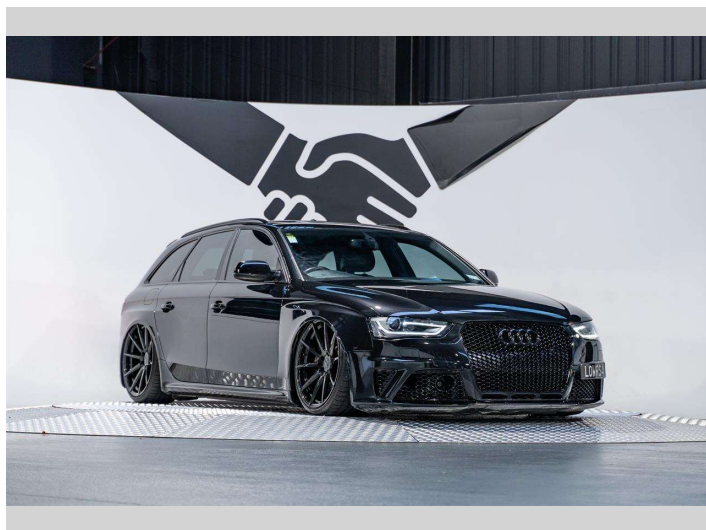

2013 Audi RS4 4.2L V8 Avant

Purchase Price **$49,990**
Includes GST, Registration & Licensing

Finance may be available on this vehicle. Ask one of our friendly staff for more information.

Gain peace of mind with Mechanical Breakdown Insurance. **Ask us how.**

an ASSURANT company

Top features
None Listed

Body Style
5 door, Station Wagon

Odometer
107,900 km

Engine
4163 cc, Internal Combustion

Fuel Type
Petrol

Transmission
Automatic, 4WD

Wheels
-

VIN
WUZZZ8K6DA901805

Interior
Black

Safety
-

Reg No.
LOWRS4

Ext Colour
Mythos Black

History
NZ New, 20 owners

Seats
5 seats, Leather

CO2 Emissions
-

Energy Economy
-

Stock ID: 4820

Trust Motors Ltd | Phone 09 887 8668 | Email george@trustmotors.co.nz
10 Norman Spencer Drive, Papatoetoe, Auckland 2104, New Zealand
www.trustmotors.co.nz

4.92 | 1313 reviews