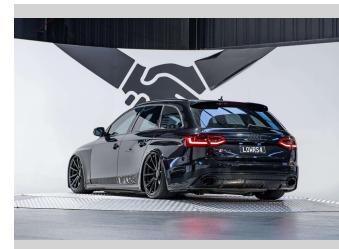

2013 Audi RS4 4.2L V8 Avant

Purchase Price **$49,990**
Includes GST, Registration & Licensing

Finance may be available on this vehicle. Ask one of our friendly staff for more information.

Gain peace of mind with Mechanical Breakdown Insurance. **Ask us how.**

an ASSURANT company

Top features
None Listed

Body Style
5 door, Station Wagon

Odometer
107,900 km

Engine
4163 cc, Internal Combustion

Fuel Type
Petrol

Transmission
Automatic, 4WD

Wheels
-

VIN
WUZZZ8K6DA901805

Interior
Black

Safety
-

Reg No.
LOWRS4

Ext Colour
Mythos Black

History
NZ New, 20 owners

Seats
5 seats, Leather

CO2 Emissions
-

Energy Economy
-

Stock ID: 4820

Trust Motors Ltd | Phone 09 887 8668 | Email george@trustmotors.co.nz
10 Norman Spencer Drive, Papatoetoe, Auckland 2104, New Zealand
www.trustmotors.co.nz

4.92 | 1313 reviews