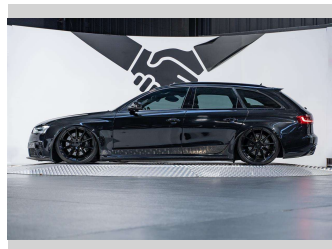

2013 Audi RS4 4.2L V8 Avant

Purchase Price **$49,990**
Includes GST, Registration & Licensing

Finance may be available on this vehicle. Ask one of our friendly staff for more information.

Gain peace of mind with Mechanical Breakdown Insurance. **Ask us how.**

an ASSURANT company

Top features
None Listed

Body Style
5 door, Station Wagon

Odometer
107,900 km

Engine
4163 cc, Internal Combustion

Fuel Type
Petrol

Transmission
Automatic, 4WD

Wheels
-

VIN
WUZZZ8K6DA901805

Interior
Black

Safety
-

Reg No.
LOWRS4

Ext Colour
Mythos Black

History
NZ New, 20 owners

Seats
5 seats, Leather

CO2 Emissions
-

Energy Economy
-

Stock ID: 4820

Trust Motors Ltd | Phone 09 887 8668 | Email george@trustmotors.co.nz
10 Norman Spencer Drive, Papatoetoe, Auckland 2104, New Zealand
www.trustmotors.co.nz

4.92 | 1313 reviews