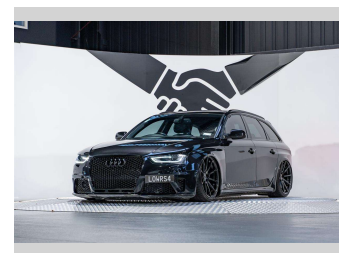

2013 Audi RS4 4.2L V8 Avant

Purchase Price **$49,990**
Includes GST, Registration & Licensing

Finance may be available on this vehicle. Ask one of our friendly staff for more information.

Gain peace of mind with Mechanical Breakdown Insurance. **Ask us how.**

an ASSURANT company

Top features
None Listed

Body Style
5 door, Station Wagon

Odometer
107,900 km

Engine
4163 cc, Internal Combustion

Fuel Type
Petrol

Transmission
Automatic, 4WD

Wheels
-

VIN
WUZZZ8K6DA901805

Interior
Black

Safety
-

Reg No.
LOWRS4

Ext Colour
Mythos Black

History
NZ New, 20 owners

Seats
5 seats, Leather

CO2 Emissions
-

Energy Economy
-

Stock ID: 4820

Trust Motors Ltd | Phone 09 887 8668 | Email george@trustmotors.co.nz
10 Norman Spencer Drive, Papatoetoe, Auckland 2104, New Zealand
www.trustmotors.co.nz

4.92 | 1313 reviews