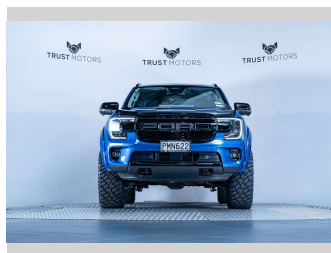

# 2022 Ford Everest Sport 3.0L V6 4WD

**Purchase Price** **\$77,990**  
Includes GST, Registration & Licensing

Finance may be available on this vehicle. Ask one of our friendly staff for more information.