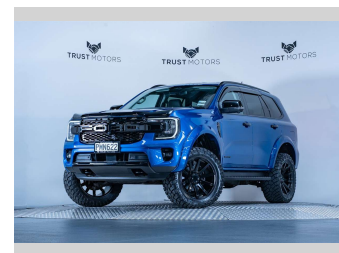

# 2022 Ford Everest Sport 3.0L V6 4WD

**Purchase Price** **\$77,990**  
Includes GST, Registration & Licensing

Finance may be available on this vehicle. Ask one of our friendly staff for more information.

Gain peace of mind with Mechanical Breakdown Insurance. **Ask us how.**

**Top features**  
None Listed

**Body Style**  
**4 door, SUV / 4x4**

**Odometer**  
**62,400 km**

**Engine**  
**2993 cc, Internal Combustion**