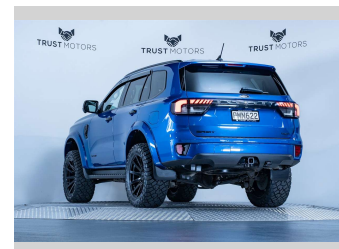

# 2022 Ford Everest Sport 3.0L V6 4WD

**Purchase Price** **\$77,990**  
Includes GST, Registration & Licensing

Finance may be available on this vehicle. Ask one of our friendly staff for more information.