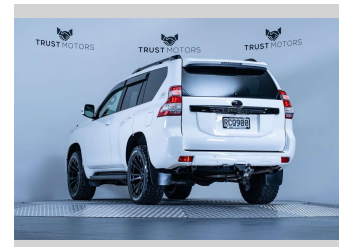

# 2014 Toyota Landcruiser Prado GX 3.0L Diesel 4WD

**Purchase Price** **\$44,990**  
Includes GST, Registration & Licensing

Finance may be available on this vehicle. Ask one of our friendly staff for more information.