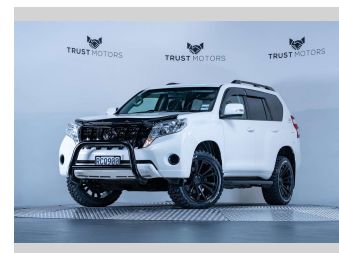

# 2014 Toyota Landcruiser Prado GX 3.0L Diesel 4WD

**Purchase Price** **\$44,990**  
Includes GST, Registration & Licensing

Finance may be available on this vehicle. Ask one of our friendly staff for more information.

Gain peace of mind with Mechanical Breakdown Insurance. **Ask us how.**

**Top features**  
None Listed

Body Style  
**5 door, SUV / 4x4**

Odometer  
**159,400 km**

Engine  
**2982 cc, Internal Combustion**