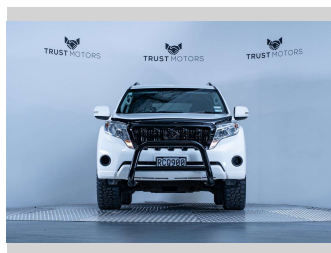

# 2014 Toyota Landcruiser Prado GX 3.0L Diesel 4WD

**Purchase Price** **\$44,990**  
Includes GST, Registration & Licensing

Finance may be available on this vehicle. Ask one of our friendly staff for more information.