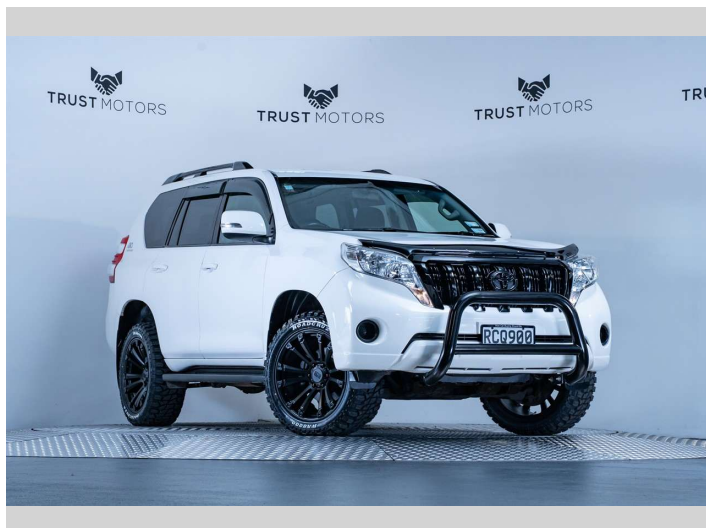

# 2014 Toyota Landcruiser Prado GX 3.0L Diesel 4WD

**Purchase Price** **\$44,990**  
Includes GST, Registration & Licensing

Finance may be available on this vehicle. Ask one of our friendly staff for more information.

Gain peace of mind with Mechanical Breakdown Insurance. **Ask us how.**

**Top features**  
None Listed

Body Style  
**5 door, SUV / 4x4**

Odometer  
**159,400 km**

Engine  
**2982 cc, Internal Combustion**