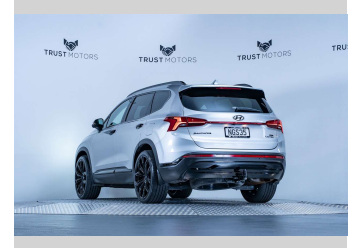

2021 Hyundai Santa Fe TM Limited 2.5L 4WD

Purchase Price **\$49,990**
Includes GST, Registration & Licensing

Finance may be available on this vehicle. Ask one of our friendly staff for more information.

Gain peace of mind with Mechanical Breakdown Insurance. **Ask us how.**

Top features
None Listed

Body Style
5 door, SUV / 4x4

Odometer
90,400 km

Engine
2497 cc, Internal Combustion

Fuel Type
Petrol

Transmission
Automatic, 4WD