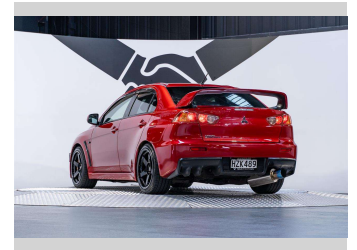

# 2008 Mitsubishi Lancer Evolution X 2.0L Turbo

Purchase Price

**\$31,990**

Includes GST, Registration & Licensing

Finance may be available on this vehicle. Ask one of our friendly staff for more information.

## Top features

None Listed

Body Style

**Sedan**

Odometer

**124,800 km**

Engine

**1990 cc, Internal Combustion**