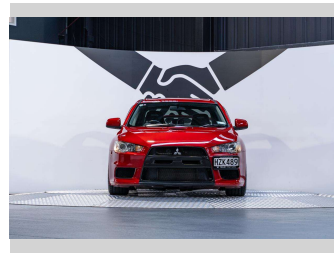

# 2008 Mitsubishi Lancer Evolution X 2.0L Turbo

Purchase Price

**\$31,990**

Includes GST, Registration & Licensing

Finance may be available on this vehicle. Ask one of our friendly staff for more information.