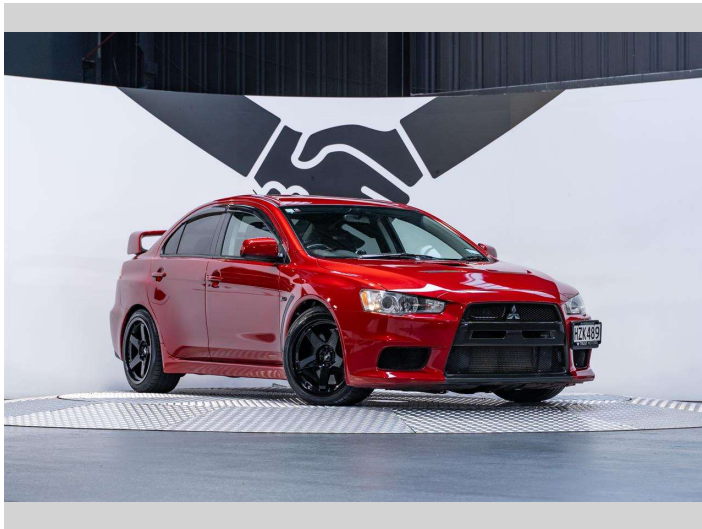

# 2008 Mitsubishi Lancer Evolution X 2.0L Turbo

Purchase Price

**\$31,990**

Includes GST, Registration & Licensing

Finance may be available on this vehicle. Ask one of our friendly staff for more information.

## Top features

None Listed

Body Style

**Sedan**

Odometer

**124,800 km**

Engine

**1990 cc, Internal Combustion**