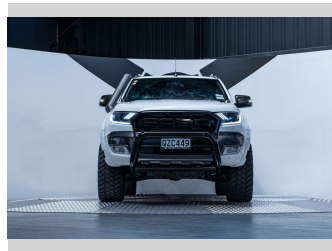

2015 Ford Ranger Wildtrak 3.2L 4WD Manual

Purchase Price

$39,990

Includes GST, Registration & Licensing

Finance may be available on this vehicle. Ask one of our friendly staff for more information.

finance
NOW

Gain peace of mind with Mechanical Breakdown Insurance. **Ask us how.**

ASSURANT®

Top features

None Listed

Body Style

4 door, SUV / 4x4

Odometer

126,900 km

Engine

3198 cc, Internal Combustion

Fuel Type

Diesel

Transmission

Manual, 4WD

Wheels

-

VIN

MNAUMFF50FW520226

Interior

Black

Safety

Based on 2024 VSRR rating

Reg No.

QZC449

Ext Colour

Cool White

History

NZ New, 6 owners

Seats

5 seats, Leather

CO2 Emissions

★ ★ ☆ ☆ ☆ ☆

252 grams/km

Energy Economy

★ ★ ☆ ☆ ☆ ☆

**Annual fuel cost of $3,720
9.5L per 100km**

Cost per year is an estimate based on diesel price of $2.00 per litre and an average distance of 14000 km. Includes Road User Charges (RUC). Emissions and Energy Economy figures standardised to 3P WLTP.

Stock ID: 5958

Trust Motors Ltd | Phone 09 887 8668 | Email george@trustmotors.co.nz
10 Norman Spencer Drive, Papatoetoe, Auckland 2104, New Zealand
www.trustmotors.co.nz

★★★★★
4.92 | 1394 reviews