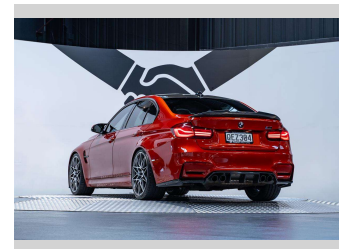

2016 BMW M3 Competition 3.0L Twin Turbo

Purchase Price **\$65,990**
Includes GST, Registration & Licensing

Finance may be available on this vehicle. Ask one of our friendly staff for more information.

Gain peace of mind with Mechanical Breakdown Insurance. **Ask us how.**

Top features
None Listed

Body Style
4 door, Sedan

Odometer
80,300 km

Engine
2979 cc, Internal Combustion

Fuel Type
Petrol

Transmission
Automatic, Rear Wheel

Wheels
-

VIN
WBS8M920905G47746

Interior
Merino

Safety
-

Reg No.
QEZ304

Ext Colour
Sakhir Orange

History
Ex-Overseas, 8 owners

Seats
5 seats, Leather

CO2 Emissions
-

Energy Economy
-