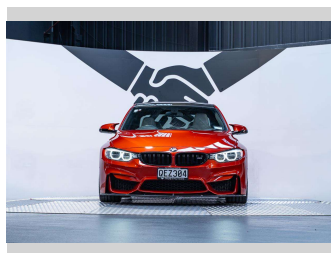

2016 BMW M3 Competition 3.0L Twin Turbo

Purchase Price **\$65,990**
Includes GST, Registration & Licensing

Finance may be available on this vehicle. Ask one of our friendly staff for more information.

Gain peace of mind with Mechanical Breakdown Insurance. **Ask us how.**