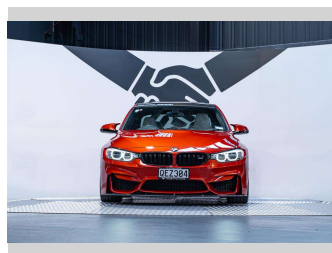

2016 BMW M3 Competition 3.0L Twin Turbo

Purchase Price **\$63,990**
Includes GST, Registration & Licensing

Finance may be available on this vehicle. Ask one of our friendly staff for more information.

Gain peace of mind with Mechanical Breakdown Insurance. **Ask us how.**