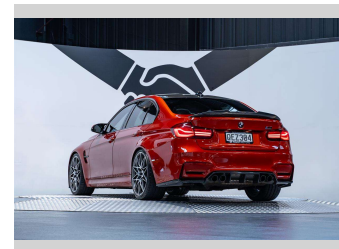

2016 BMW M3 Competition 3.0L Twin Turbo

Purchase Price **\$63,990**
Includes GST, Registration & Licensing

Finance may be available on this vehicle. Ask one of our friendly staff for more information.

Gain peace of mind with Mechanical Breakdown Insurance. **Ask us how.**

Top features
None Listed

Body Style
4 door, Sedan

Odometer
80,300 km

Engine
2979 cc, Internal Combustion

Fuel Type
Petrol

Transmission
Automatic, Rear Wheel

Wheels
-

VIN
WBS8M920905G47746

Interior
Merino

Safety
-

Reg No.
QEZ304

Ext Colour
Sakhir Orange

History
Ex-Overseas, 8 owners

Seats
5 seats, Leather

CO2 Emissions
-

Energy Economy
-