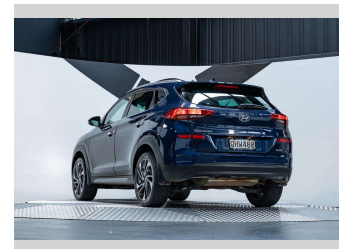

2020 Hyundai Tucson Elite 2.0L Petrol

Purchase Price **\$28,990**
Includes GST, Registration & Licensing

Finance may be available on this vehicle. Ask one of our friendly staff for more information.

Gain peace of mind with Mechanical Breakdown Insurance. **Ask us how.**

an ASSURANT company

Top features
None Listed

Body Style
5 door, SUV / 4x4

Odometer
71,700 km

Engine
1999 cc, Internal Combustion

Fuel Type
Petrol

Transmission
Automatic

Wheels
-