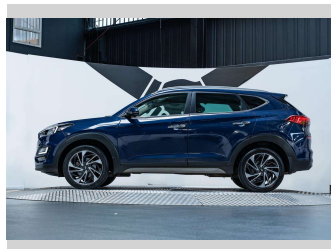

2020 Hyundai Tucson Elite 2.0L Petrol

Purchase Price **\$28,990**
Includes GST, Registration & Licensing

Finance may be available on this vehicle. Ask one of our friendly staff for more information.

Gain peace of mind with Mechanical Breakdown Insurance. **Ask us how.**

an ASSURANT company

Top features
None Listed

Body Style
5 door, SUV / 4x4

Odometer
71,700 km

Engine
1999 cc, Internal Combustion

Fuel Type
Petrol

Transmission
Automatic

Wheels
-