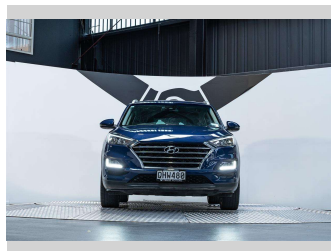

2020 Hyundai Tucson Elite 2.0L Petrol

Purchase Price **\$28,990**
Includes GST, Registration & Licensing

Finance may be available on this vehicle. Ask one of our friendly staff for more information.

Gain peace of mind with Mechanical Breakdown Insurance. **Ask us how.**