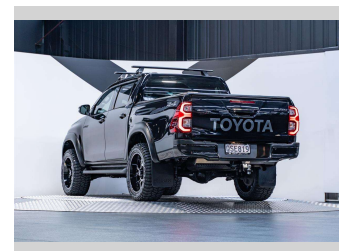

2022 Toyota Hilux SR5 4WD 2.8L

Purchase Price **\$58,990**
Includes GST, Registration & Licensing

Finance may be available on this vehicle. Ask one of our friendly staff for more information.

Gain peace of mind with Mechanical Breakdown Insurance. **Ask us how.**

an ASSURANT company

Top features
None Listed

Body Style
4 door, Ute

Odometer
38,000 km

Engine
2755 cc, Internal Combustion

Fuel Type
Diesel

Transmission
Manual, 4WD

Wheels
-