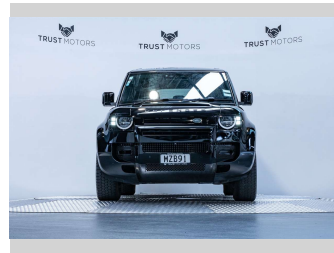

# 2020 Land Rover Defender 110 D240 S 2.0D 4WD

**Purchase Price** **\$89,990**  
Includes GST, Registration & Licensing

Finance may be available on this vehicle. Ask one of our friendly staff for more information.

**Ext Colour**  
Santorini Black

**History**  
NZ New, 3 owners

**Seats**  
5 seats, Leather

**CO2 Emissions**  
★ ★ ☆ ☆ ☆ ☆  
240 grams/km

**Energy Economy**  
★ ★ ☆ ☆ ☆ ☆

**Annual fuel cost of \$3,640**  
9.2L per 100km