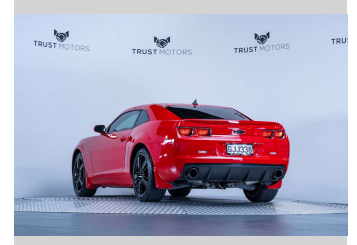

2010 Chevrolet Camaro 2SS/RS 6.2L V8 Manual

Purchase Price **\$45,990**
Includes GST, Registration & Licensing

Finance may be available on this vehicle. Ask one of our friendly staff for more information.