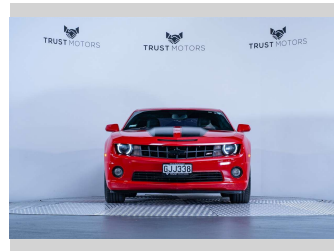

2010 Chevrolet Camaro 2SS/RS 6.2L V8 Manual

Purchase Price **\$45,990**
Includes GST, Registration & Licensing

Finance may be available on this vehicle. Ask one of our friendly staff for more information.