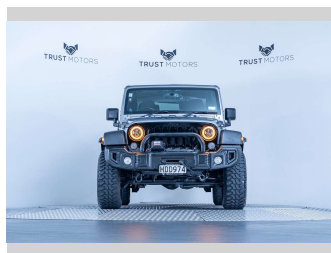

2013 Jeep Wrangler Sport Unlimited 3.6L 4WD

Purchase Price **\$32,990**
Includes GST, Registration & Licensing

Finance may be available on this vehicle. Ask one of our friendly staff for more information.