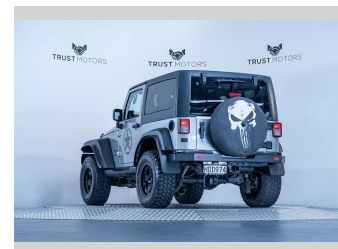

2013 Jeep Wrangler Sport Unlimited 3.6L 4WD

Purchase Price **\$32,990**
Includes GST, Registration & Licensing

Finance may be available on this vehicle. Ask one of our friendly staff for more information.