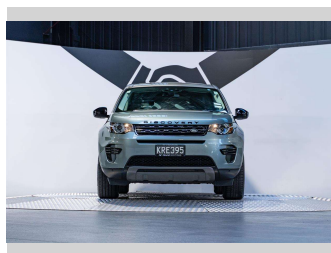

# 2017 Land Rover Discovery Sport TD4 SE 110kW

**Purchase Price** **\$34,990**  
Includes GST, Registration & Licensing

Finance may be available on this vehicle. Ask one of our friendly staff for more information.