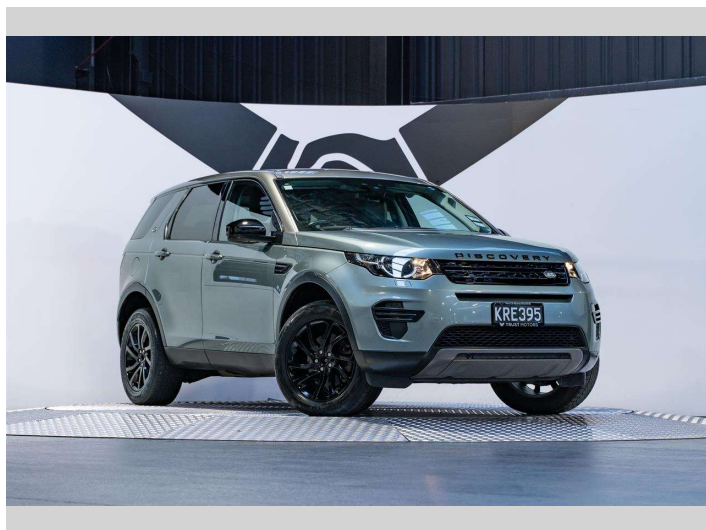

# 2017 Land Rover Discovery Sport TD4 SE 110kW

**Purchase Price** **\$34,990**  
Includes GST, Registration & Licensing

Finance may be available on this vehicle. Ask one of our friendly staff for more information.

Gain peace of mind with Mechanical Breakdown Insurance. **Ask us how.**

**Top features**  
None Listed

Body Style  
**5 door, SUV / 4x4**

Odometer  
**75,100 km**

Engine  
**1999 cc, Internal Combustion**

History  
**NZ New, 4 owners**

Seats  
**7 seats, Leather**

CO2 Emissions  
-

Energy Economy  
-

-

-

-

**Stock ID: 5198**