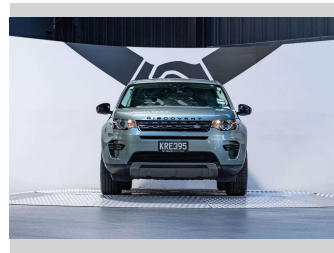

2017 Land Rover Discovery Sport TD4 SE 2.0D 4WD

Purchase Price **\$34,990**
Includes GST, Registration & Licensing

Finance may be available on this vehicle. Ask one of our friendly staff for more information.