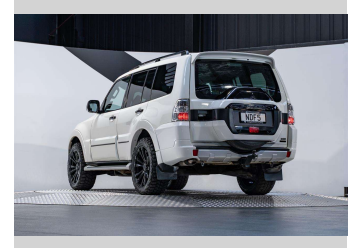

2020 Mitsubishi Pajero Exceed 3.2L 4WD

Purchase Price **\$49,990**
Includes GST, Registration & Licensing

Finance may be available on this vehicle. Ask one of our friendly staff for more information.

Gain peace of mind with Mechanical Breakdown Insurance. **Ask us how.**

an ASSURANT company

Top features

None Listed

Body Style
5 door, SUV / 4x4

Odometer
98,500 km

Engine
3200 cc, Internal Combustion

Fuel Type
Diesel

Transmission
Automatic, 4WD