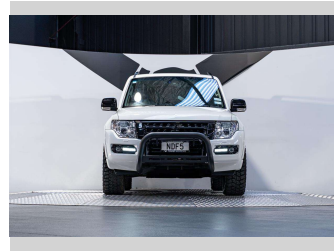

2020 Mitsubishi Pajero Exceed 3.2L 4WD

Purchase Price **\$49,990**
Includes GST, Registration & Licensing

Finance may be available on this vehicle. Ask one of our friendly staff for more information.

Gain peace of mind with Mechanical Breakdown Insurance. **Ask us how.**

an ASSURANT company

Top features

None Listed

Body Style
5 door, SUV / 4x4

Odometer
98,500 km

Engine
3200 cc, Internal Combustion

Fuel Type
Diesel

Transmission
Automatic, 4WD