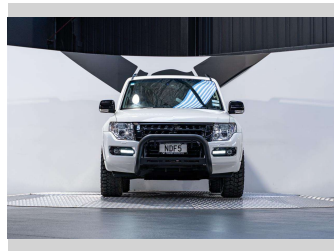

2020 Mitsubishi Pajero Exceed 3.2L 4WD

Purchase Price **\$44,990**
Includes GST, Registration & Licensing

Finance may be available on this vehicle. Ask one of our friendly staff for more information.

Gain peace of mind with Mechanical Breakdown Insurance. **Ask us how.**

Top features
None Listed

Body Style
5 door, SUV / 4x4

Odometer
98,500 km

Engine
3200 cc, Internal Combustion

Fuel Type
Diesel

Transmission
Automatic, 4WD

Wheels
-

VIN
JMFLYV98WMJ000181