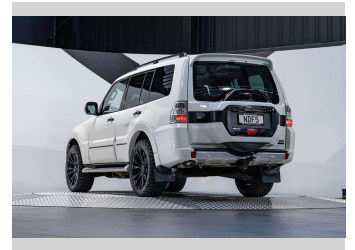

2020 Mitsubishi Pajero Exceed 3.2L 4WD

Purchase Price **\$44,990**
Includes GST, Registration & Licensing

Finance may be available on this vehicle. Ask one of our friendly staff for more information.

Gain peace of mind with Mechanical Breakdown Insurance. **Ask us how.**

Top features
None Listed

Body Style
5 door, SUV / 4x4

Odometer
98,500 km

Engine
3200 cc, Internal Combustion

Fuel Type
Diesel

Transmission
Automatic, 4WD

Wheels
-

VIN
JMFLYV98WMJ000181