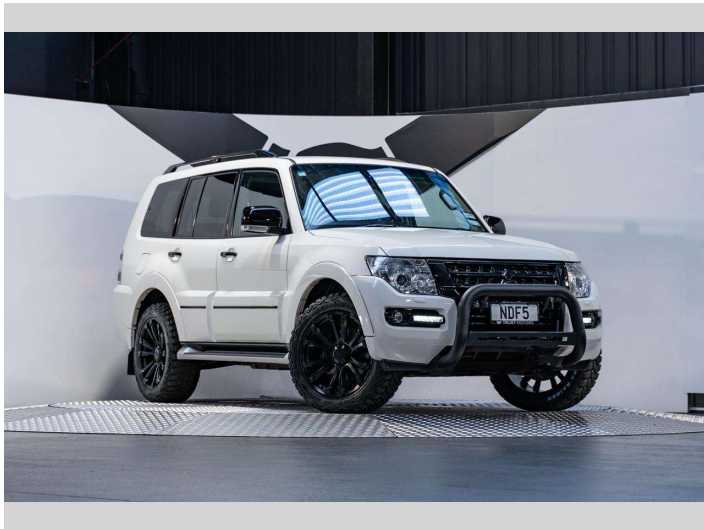

2020 Mitsubishi Pajero Exceed 3.2L 4WD

Purchase Price **\$44,990**
Includes GST, Registration & Licensing

Finance may be available on this vehicle. Ask one of our friendly staff for more information.

Gain peace of mind with Mechanical Breakdown Insurance. **Ask us how.**

Top features
None Listed

Body Style
5 door, SUV / 4x4

Odometer
98,500 km

Engine
3200 cc, Internal Combustion

Fuel Type
Diesel

Transmission
Automatic, 4WD

Wheels
-

VIN
JMFLYV98WMJ000181

Interior
Black

Safety
-

Reg No.
NDF5

Ext Colour
Cardrona White

History
NZ New, 2 owners

Seats
7 seats, Leather

CO2 Emissions
-

Energy Economy
-