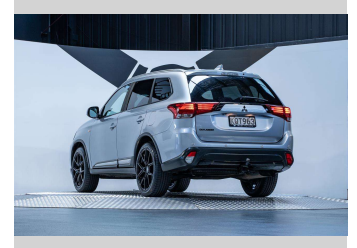

2017 Mitsubishi Outlander LS 2.4L 4WD

Purchase Price

$19,990

Includes GST, Registration & Licensing

Finance may be available on this vehicle. Ask one of our friendly staff for more information.

finance
NOW

Gain peace of mind with Mechanical Breakdown Insurance. **Ask us how.**

Protecta
INSURANCE
an ASSURANT company

Top features

None Listed

Body Style

5 door, SUV / 4x4

Odometer

168,793 km

Engine

2360 cc, Internal Combustion

Fuel Type

Petrol

Transmission

Automatic, 4WD

Wheels

-

VIN

JMFXTGF8WHJ001337

Interior

Black

Safety

-

Reg No.

KQT963

Ext Colour

Cool Silver Metallic

History

NZ New, 9 owners

Seats

7 seats, Cloth

CO2 Emissions

-

Energy Economy

-

Stock ID: 5540

Trust Motors Ltd | Phone 09 887 8668 | Email george@trustmotors.co.nz
10 Norman Spencer Drive, Papatoetoe, Auckland 2104, New Zealand
www.trustmotors.co.nz

★★★★★
4.92 | 1295 reviews