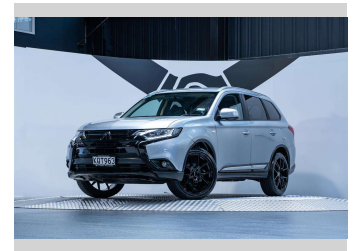

2017 Mitsubishi Outlander LS 2.4L 4WD

Purchase Price

\$19,990

Includes GST, Registration & Licensing

Finance may be available on this vehicle. Ask one of our friendly staff for more information.

finance
NOW

Gain peace of mind with Mechanical Breakdown Insurance. **Ask us how.**

Protecta
INSURANCE
an ASSURANT company

Top features

None Listed

Body Style

5 door, SUV / 4x4

Odometer

168,793 km

Engine

2360 cc, Internal Combustion

Fuel Type

Petrol

Transmission

Automatic, 4WD

Wheels

-

Ext Colour

Cool Silver Metallic

History

NZ New, 9 owners

Seats

7 seats, Cloth

CO2 Emissions

-