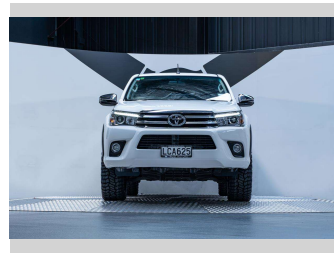

2018 Toyota Hilux SR5 2.8L Turbo Diesel

Purchase Price

\$32,990

Includes GST, Registration & Licensing

Finance may be available on this vehicle. Ask one of our friendly staff for more information.

Gain peace of mind with Mechanical Breakdown Insurance. **Ask us how.**