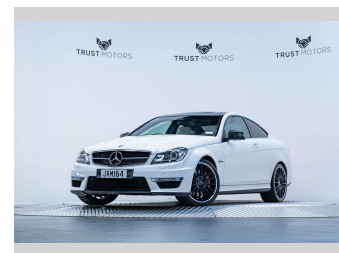

2012 Mercedes-Benz C 63 AMG 6.2L V8

Purchase Price **$39,990**
Includes GST, Registration & Licensing

Finance may be available on this vehicle. Ask one of our friendly staff for more information.

Gain peace of mind with Mechanical Breakdown Insurance. **Ask us how.**

Top features
None Listed

Body Style
4 door, Sedan

Odometer
94,900 km

Engine
6200 cc, Internal Combustion

Fuel Type
Petrol

Transmission
Automatic, Rear Wheel

Wheels
-

VIN
WDD2043772F814387

Interior
Black

Safety
-

Reg No.
JAM164

Ext Colour
Calcite White

History
Ex-Overseas, 7 owners

Seats
4 seats, Leather

CO2 Emissions
-

Energy Economy
-

Stock ID: 6504

Trust Motors Ltd | Phone 09 887 8668 | Email george@trustmotors.co.nz
10 Norman Spencer Drive, Papatoetoe, Auckland 2104, New Zealand
www.trustmotors.co.nz