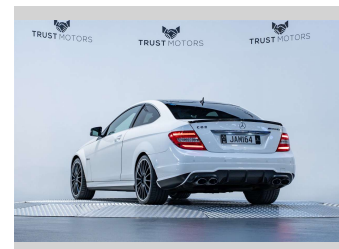

# 2012 Mercedes-Benz C 63 AMG 6.2L V8

**Purchase Price** **\$39,990**  
Includes GST, Registration & Licensing

Finance may be available on this vehicle. Ask one of our friendly staff for more information.