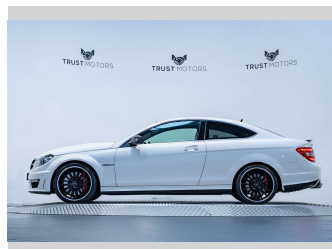

2012 Mercedes-Benz C 63 AMG 6.2L V8