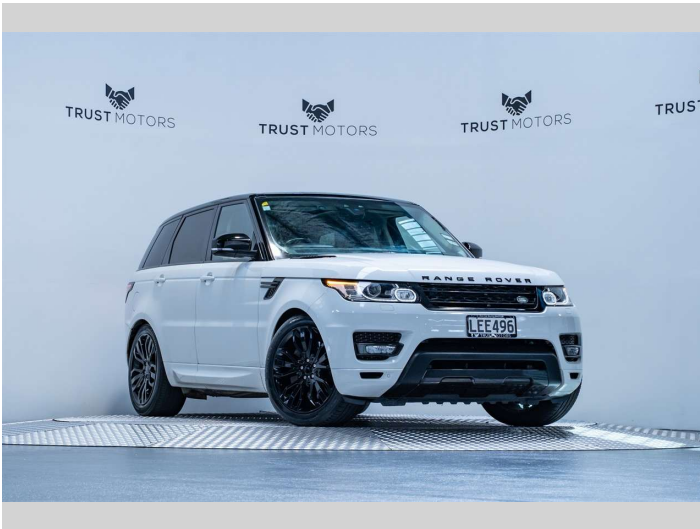

2018 Land Rover Range Rover Sport SDV6 HSE 3.0L

Purchase Price **\$51,990**
Includes GST, Registration & Licensing

Finance may be available on this vehicle. Ask one of our friendly staff for more information.

Gain peace of mind with Mechanical Breakdown Insurance. **Ask us how.**

Top features
None Listed

Body Style
5 door, SUV / 4x4

Odometer
125,400 km

Engine
2993 cc, Internal Combustion

Fuel Type
Diesel

Transmission
Automatic, 4WD

Wheels
-

VIN
SALWA2EK1HA178818

Interior
Black

Safety

Based on 2024 VSRR rating

Reg No.
LEE496

Ext Colour
Fuji White

History
NZ New, 2 owners

Seats
5 seats, Leather

CO2 Emissions
★★★★☆☆
214 grams/km

Energy Economy
★★★★☆☆
Annual fuel cost of \$3,330
8.1L per 100km

Cost per year is an estimate based on diesel price of \$2.00 per litre and an average distance of 14000 km. Includes Road User Charges (RUC). Emissions and Energy Economy figures standardised to 3P WLTP.