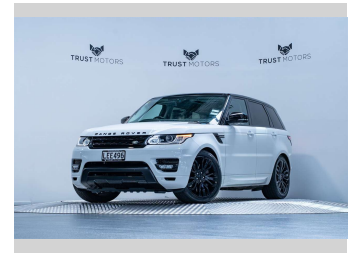

2018 Land Rover Range Rover Sport SDV6 HSE 3.0L

Purchase Price **\$51,990**
Includes GST, Registration & Licensing

Finance may be available on this vehicle. Ask one of our friendly staff for more information.

Gain peace of mind with Mechanical Breakdown Insurance. **Ask us how.**

Top features
None Listed

Body Style
5 door, SUV / 4x4

Odometer
125,400 km

Engine
2993 cc, Internal Combustion

Fuel Type
Diesel

Transmission
Automatic, 4WD