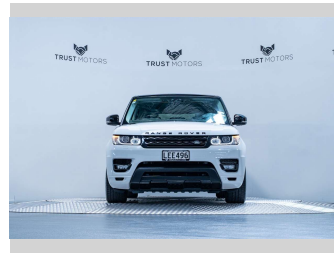

2018 Land Rover Range Rover Sport SDV6 HSE 3.0L

Purchase Price **\$51,990**
Includes GST, Registration & Licensing

Finance may be available on this vehicle. Ask one of our friendly staff for more information.