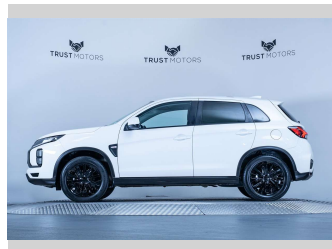

2021 Mitsubishi Asx LS 2.0L Petrol