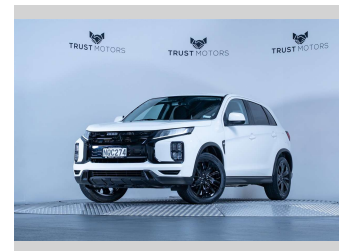

2021 Mitsubishi Asx LS 2.0L Petrol

Purchase Price **$20,990**
Includes GST, Registration & Licensing

Finance may be available on this vehicle. Ask one of our friendly staff for more information.

Gain peace of mind with Mechanical Breakdown Insurance. **Ask us how.**

Top features
None Listed

Body Style
5 door, SUV / 4x4

Odometer
123,600 km

Engine
1998 cc, Internal Combustion

Fuel Type
Petrol

Transmission
Automatic

Wheels
-

VIN
JMFXTGA2WMU013723

Interior
Black

Safety

Based on 2024 UCSR rating for 19-22 models

Reg No.
NQC274

Ext Colour
Diamond White

History
NZ New, 1 owner

Seats
5 seats, Fabric

CO2 Emissions
★★★★☆
196 grams/km

Energy Economy
★★☆☆☆☆

Annual fuel cost of $3,330
8.5L per 100km

Cost per year is an estimate based on petrol price of $2.80 per litre and an average distance of 14000 km. Emissions and Energy Economy figures standardised to 3P WLTP.

Stock ID: 6827

Trust Motors Ltd | Phone 09 887 8668 | Email george@trustmotors.co.nz
10 Norman Spencer Drive, Papatoetoe, Auckland 2104, New Zealand
www.trustmotors.co.nz