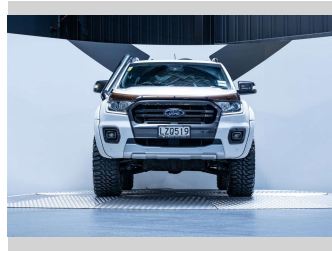

2019 Ford Ranger Wildtrak 3.2L 4WD PX-3

Purchase Price **$47,990**
Includes GST, Registration & Licensing

Finance may be available on this vehicle. Ask one of our friendly staff for more information.

Gain peace of mind with Mechanical Breakdown Insurance. **Ask us how.**

Top features

None Listed

Body Style
4 door, Ute

Odometer
67,400 km

Engine
3198 cc, Internal Combustion

Fuel Type
Diesel

Transmission
Automatic, 4WD

Wheels
-

VIN
MPBUMFF50JX202292

Interior
Black

Safety

Based on 2024 VSRR rating

Reg No.
LZQ519

Ext Colour
Oxford White

History
NZ New, 2 owners

Seats
5 seats, Leather

CO2 Emissions
★☆☆☆☆
267 grams/km

Energy Economy
★☆☆☆☆
Annual fuel cost of $3,920
10.2L per 100km

Cost per year is an estimate based on diesel price of $2.00 per litre and an average distance of 14000 km. Includes Road User Charges (RUC). Emissions and Energy Economy figures standardised to 3P WLTP.

Stock ID: 6061

Trust Motors Ltd | Phone 09 887 8668 | Email george@trustmotors.co.nz
10 Norman Spencer Drive, Papatoetoe, Auckland 2104, New Zealand
www.trustmotors.co.nz

★★★★★
4.92 | 1430 reviews