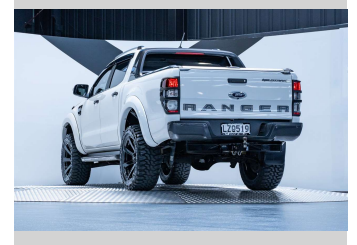

# 2019 Ford Ranger Wildtrak 3.2L 4WD PX-3

**Purchase Price** **\$47,990**  
Includes GST, Registration & Licensing

Finance may be available on this vehicle. Ask one of our friendly staff for more information.

Gain peace of mind with Mechanical Breakdown Insurance. **Ask us how.**

**Top features**

None Listed

**Body Style**  
4 door, Ute

**Odometer**  
67,400 km

**Engine**  
3198 cc, Internal Combustion

**Fuel Type**  
Diesel

**History**  
NZ New, 2 owners

**Seats**  
5 seats, Leather

**CO2 Emissions**  
★☆☆☆☆  
267 grams/km

**Energy Economy**  
★☆☆☆☆  
**Annual fuel cost of \$3,920**  
10.2L per 100km

Cost per year is an estimate based on diesel price of \$2.00 per litre and an average distance of 14000 km. Includes Road User Charges (RUC). Emissions and Energy Economy figures standardised to 3P WLTP.