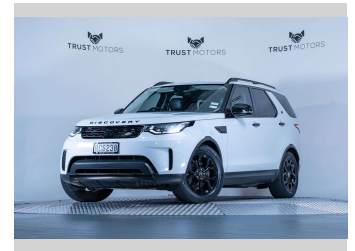

2018 Land Rover Discovery TD6 SE 3.0L 4WD

Purchase Price **\$54,990**
Includes GST, Registration & Licensing

Finance may be available on this vehicle. Ask one of our friendly staff for more information.

Gain peace of mind with Mechanical Breakdown Insurance. **Ask us how.**

Top features
None Listed

Body Style
5 door, SUV / 4x4

Odometer
88,500 km

Engine
2993 cc, Internal Combustion

Fuel Type
Diesel

Transmission
Automatic, 4WD