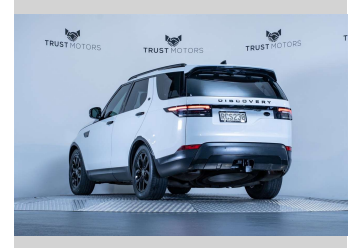

2018 Land Rover Discovery TD6 SE 3.0L 4WD

Purchase Price **\$54,990**
Includes GST, Registration & Licensing

Finance may be available on this vehicle. Ask one of our friendly staff for more information.

Gain peace of mind with Mechanical Breakdown Insurance. **Ask us how.**

Top features
None Listed

Body Style
5 door, SUV / 4x4

Odometer
88,500 km

Engine
2993 cc, Internal Combustion

Fuel Type
Diesel

Transmission
Automatic, 4WD