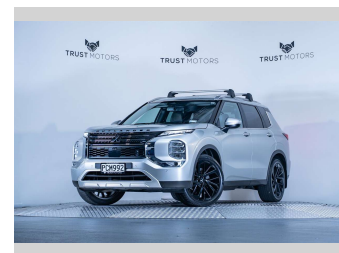

# 2022 Mitsubishi Outlander XLS 2.5L 4WD

**Purchase Price** **\$37,990**  
Includes GST, Registration & Licensing

Finance may be available on this vehicle. Ask one of our friendly staff for more information.