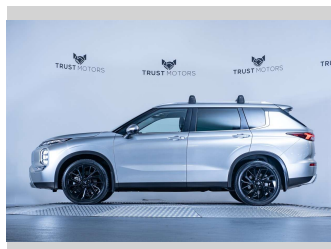

# 2022 Mitsubishi Outlander XLS 2.5L 4WD

**Purchase Price** **\$37,990**  
Includes GST, Registration & Licensing

Finance may be available on this vehicle. Ask one of our friendly staff for more information.