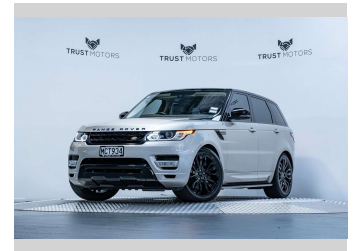

# 2016 Land Rover Range Rover Sport SDV6 HSE 3.0L

**Purchase Price** **\$49,990**  
Includes GST, Registration & Licensing

Finance may be available on this vehicle. Ask one of our friendly staff for more information.

Gain peace of mind with Mechanical Breakdown Insurance. **Ask us how.**

**Top features**  
None Listed

**Body Style**  
5 door, SUV / 4x4

**Odometer**  
98,600 km

**Engine**  
2993 cc, Internal Combustion