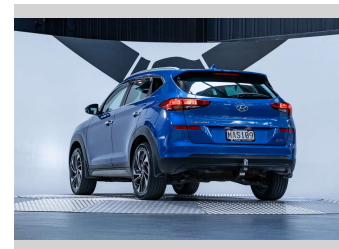

# 2019 Hyundai Tucson Elite 2.0L Petrol

**Purchase Price** **\$27,990**  
Includes GST, Registration & Licensing

Finance may be available on this vehicle. Ask one of our friendly staff for more information.

Gain peace of mind with Mechanical Breakdown Insurance. **Ask us how.**

**Top features**  
None Listed

Body Style  
**5 door, SUV / 4x4**

Odometer  
**43,900 km**

Engine  
**1999 cc, Internal Combustion**